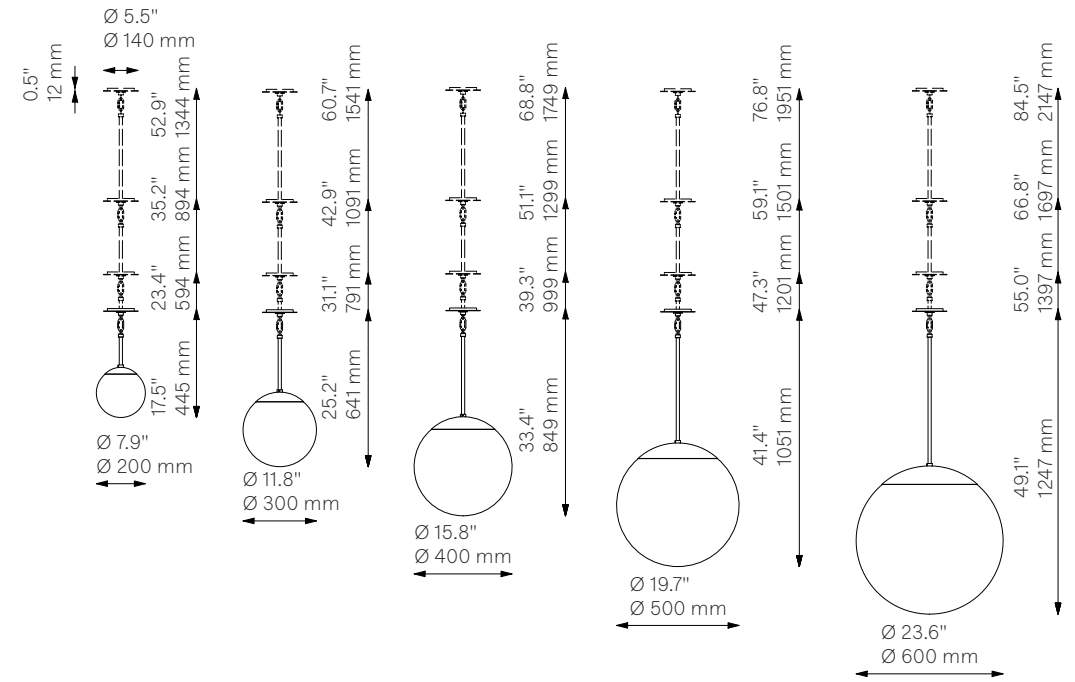

Glass Globe Opal

Pendant - B197, B198, B199, B200, B485

B197, B198, B199, B200 unavailable in the USA and Canada.

Classic Collection

Schwung Product Information

Glass Lampshades

1 x Ø 600 mm / Ø 23.6"
 1 x Ø 500 mm / Ø 19.7"
 1 x Ø 400 mm / Ø 15.8"
 1 x Ø 300 mm / Ø 11.8"
 1 x Ø 200 mm / Ø 7.9"
 Soda Lime Triplex Opal Glass

Weight

Ø 200 mm	2,2 kg / 4,4 lb
Ø 300 mm	3,1 kg / 6,8 lb
Ø 400 mm	4,8 kg / 10,6 lb
Ø 500 mm	6,0 kg / 13,2 lb
Ø 600 mm	8,8 kg / 19,4 lb

Light Source

LED Bulb (included)	1 x 6-8 W
Max Wattage	1 x 15 W
Total Lumens	600 lm
Color Temperature	2000-3000 K
Bulb Base	E27 / E26
Power Supply	230/120V CE/UL

Dimmable with electronic dimmers only (ELV, trailing edge)

Finishes

LBB / Lacquered Burnished Brass
 BGM / Black Gunmetal
 PN / Polished Nickel (extra charge of 25%)

Extension Rods (Included)

1 x 150 mm	1 x 300 mm	1 x 450 mm
1 x 5.9"	1 x 11.8"	1 x 17.7"

Canopy (Vaulted Ceiling Compatible)

Ø 140 mm	H 12 mm
Ø 5.5"	H 0.5"

CE/UL Certified

CE/UL

Ingress Protection

IP 20