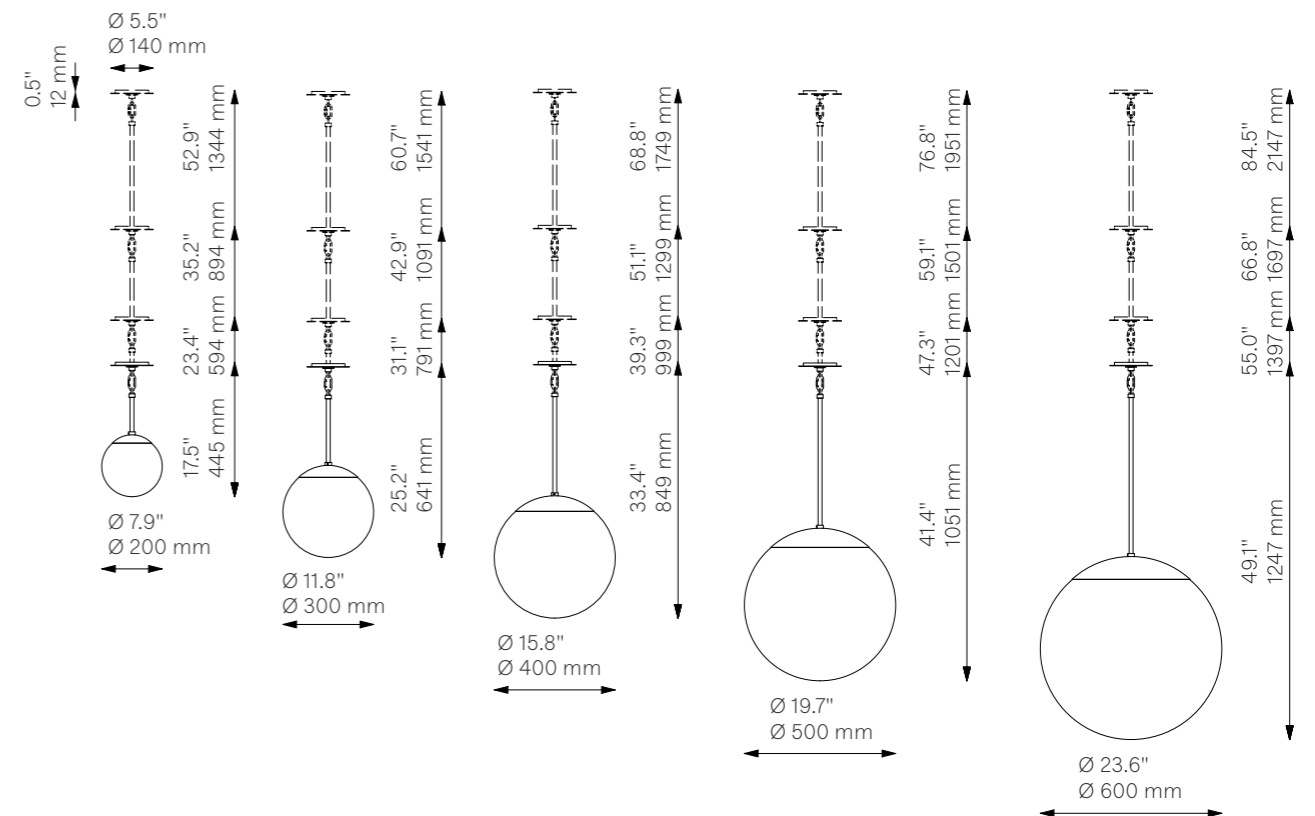

Glass Globe Opal

Pendant - B197, B198, B199, B200, B485

Ceiling

Glass Lampshades

1 x Ø 600 mm / Ø 23.6"
 1 x Ø 500 mm / Ø 19.7"
 1 x Ø 400 mm / Ø 15.8"
 1 x Ø 300 mm / Ø 11.8"
 1 x Ø 200 mm / Ø 7.9"
 Triplex Opal Glass

Weight

Ø 600 mm	8.2 kg / 18.1 lb
Ø 500 mm	6.3 kg / 13.9 lb
Ø 400 mm	4.1 kg / 9.0 lb
Ø 300 mm	3.0 kg / 6.6 lb
Ø 200 mm	2.3 kg / 5.1 lb

Light Source

LED Bulb (included)	1 x 8 W
Max Wattage	1 x 40 W
Total Lumens	750-800 lm
Color Temperature	3000 K
Bulb Base	E27 / E26

Dimmable with electronic
 Dimmers only (ELV, trailing edge)

Finishes

LBB / Lacquered Burnished Brass
 BGM / Black Gunmetal
 PN / Polished Nickel

Extension Rods (Included)

1 x 150 mm	1 x 300 mm	1 x 450 mm
1 x 5.9"	1 x 11.8"	1 x 17.7"