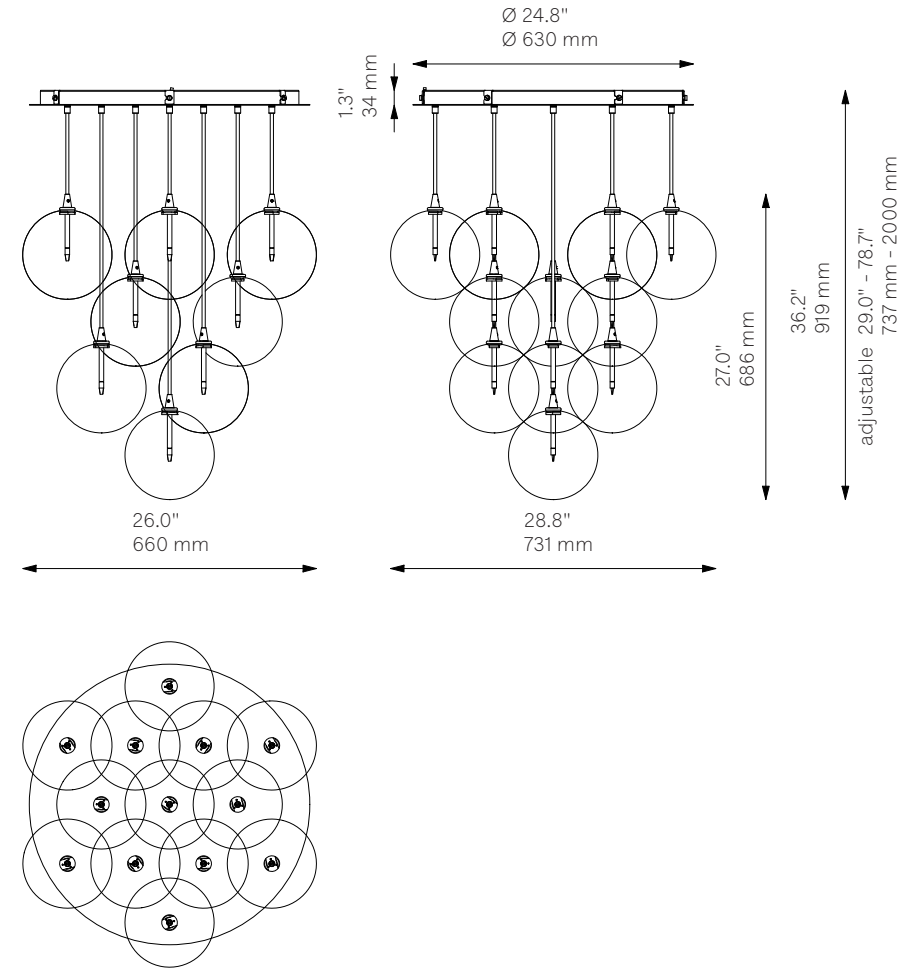

Cluster 13

Chandelier - B212

Classic Collection

Schwung Product Information

Glass Lampshades

13 x Ø 200 mm / Ø 7.9"
Borosilicate Transparent Glass

Weight

18.6 kg / 41.0 lb

Light Source

LED Bulb (included)	13 x 1.6 W
Max Wattage	13 x 1.6 W
Total Lumens	2340 lm
Color Temperature	2700 K
Bulb Base	G4, 12 V
Power Supply	230/120V CE/UL

Dimmable with electronic dimmers only (ELV, trailing edge)