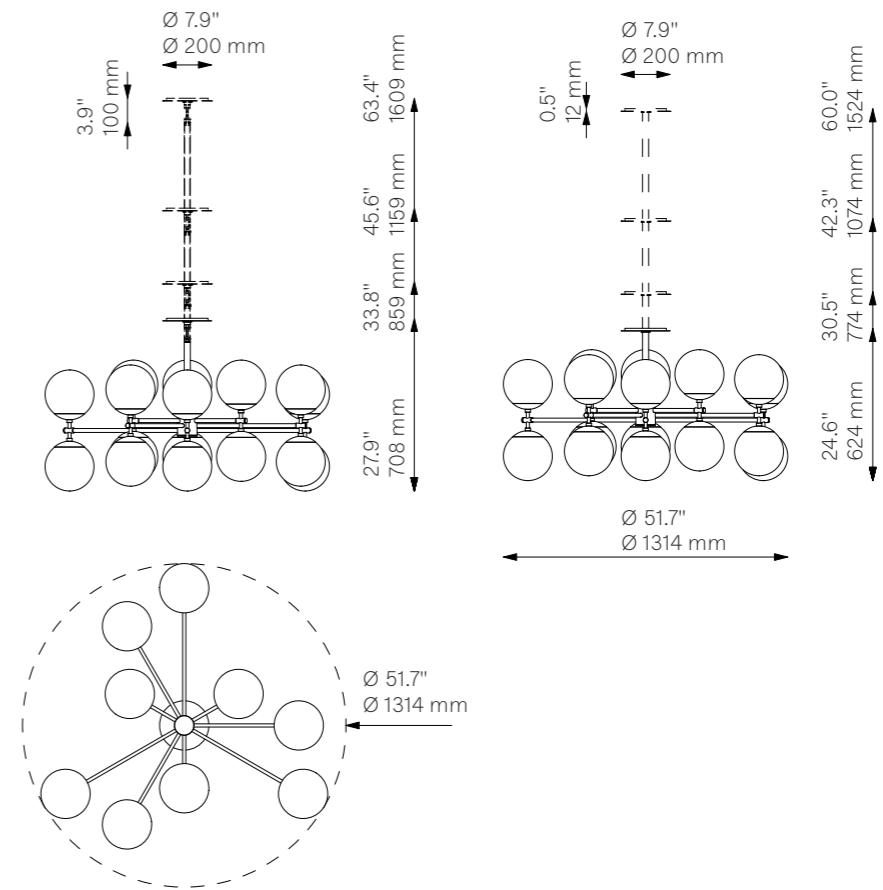

Zodiac

Chandelier - B298

Globe Collection

Glass Lampshades

18 x $\text{Ø } 200 \text{ mm}$ / $\text{Ø } 7.9''$
Soda Lime Triplex Opal Glass
* More options on page 184

Weight

22.6 kg / 49.8 lb

Light Source

LED Bulb (included) 18 x 5 W
Max Wattage 18 x 10 W
Total Lumens 8100-9000 lm
Color Temperature 2700 K
Bulb Base E14 / E12

Dimmable with electronic
Dimmers only (ELV, trailing edge)

Finishes

LBB / Lacquered Burnished Brass
BGM / Black Gunmetal
PN / Polished Nickel

Extension Rods (Included)

1 x 150 mm 1 x 300 mm 1 x 450 mm
1 x 5.9" 1 x 11.8" 1 x 17.7"

Canopy (Vaulted Ceiling Compatible)

$\text{Ø } 200 \text{ mm}$ H 12 mm / $\text{Ø } 7.9''$ H 0.5"

CE/UL Certified

CE/UL

Ingress Protection

IP 20