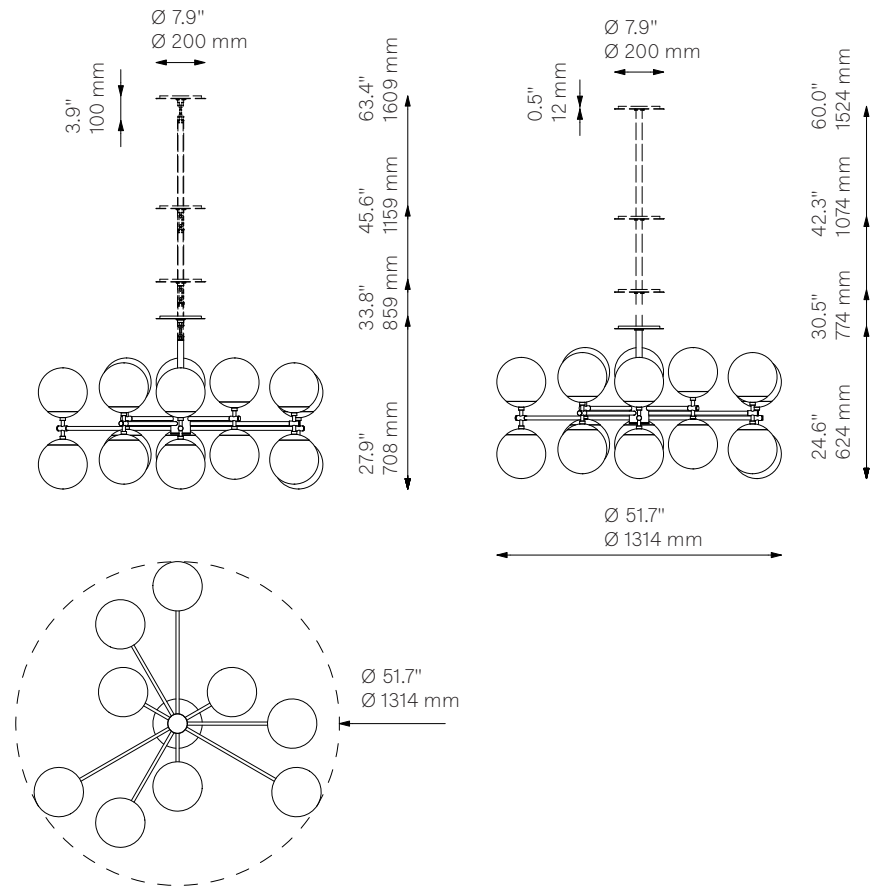

Zodiac ^{New}

Chandelier - B298

Globe Collection

Glass Lampshades

18 x $\text{Ø } 200 \text{ mm}$ / $\text{Ø } 7.9''$

- ¹ Soda Lime Triplex Opal Glass
- ² Soda Lime Marble Glas
- ³ Borosilicate Transparent Ribbon Glass

Weight

22.6 kg / 49.8 lb

Light Source

LED Bulb (included)	18 x 5 W
Max Wattage	18 x 10 W
Total Lumens	8100-9000 lm
Color Temperature	3000 K
Bulb Base	E14 / E12
Power Supply	230/120V CE/UL

Dimmable with electronic
Dimmers only (ELV, trailing edge)

Finishes

LBB / Lacquered Burnished Brass
BGM / Black Gunmetal
PN / Polished Nickel

Extension Rods (Included)

1 x 150 mm	1 x 300 mm	1 x 450 mm
1 x 5.9"	1 x 11.8"	1 x 17.7"

Canopy (Vaulted Ceiling Compatible)

$\text{Ø } 200 \text{ mm}$ H 12 mm / $\text{Ø } 7.9''$ H 0.5"

CE/UL Certified

CE/UL

Ingress Protection

IP 20