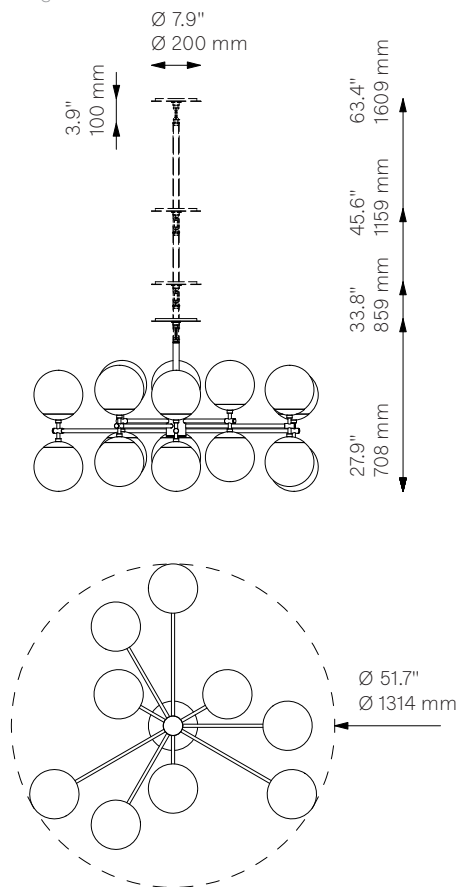

Zodiac ^{New}

Chandelier - B298

Globe Collection

Schwung Product Information

Vaulted Ceiling Mount

Fixed Mount

Glass Lampshades

18 x Ø 200 mm / Ø 7.9"

¹ Soda Lime Triplex Opal Glass

² Soda Lime Marble Glas

³ Borosilicate Transparent Ribbon Glass

Weight

22.6 kg / 49.8 lb

Light Source

LED Bulb (included)	18 x 5 W
Max Wattage	18 x 10 W
Total Lumens	8100-9000 lm
Color Temperature	3000 K
Bulb Base	E14 / E12
Power Supply	230/120V CE/UL

Dimmable with electronic dimmers only (ELV, trailing edge)

Finishes

LBB / Lacquered Burnished Brass
 BGM / Black Gunmetal
 PN / Polished Nickel (extra charge of 25%)

Extension Rods (Included)

1 x 150 mm	1 x 300 mm	1 x 450 mm
1 x 5.9"	1 x 11.8"	1 x 17.7"

Canopy (Vaulted Ceiling Compatible)

Ø 200 mm H 12 mm / Ø 7.9" H 0.5"

CE/UL Certified

CE/UL

Ingress Protection

IP 20