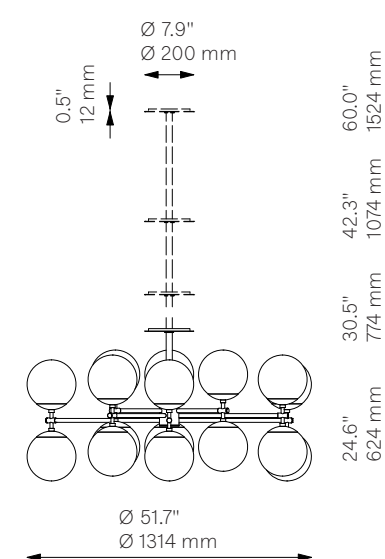

Zodiac ^{New}

Chandelier - B298

Globe Collection

Schwung Product Information

Vaulted Ceiling Mount

Fixed Mount

Glass Lampshades

18 x Ø 200 mm / Ø 7.9"

¹ Soda Lime Triplex Opal Glass

² Soda Lime Marble Glas

³ Borosilicate Transparent Ribbon Glass

Weight

22.6 kg / 49.8 lb

Light Source

LED Bulb (included)	18 x 5 W
Max Wattage	18 x 10 W
Total Lumens	8100-9000 lm
Color Temperature	3000 K
Bulb Base	E14 / E12
Power Supply	230/120V CE/UL

Dimmable with electronic dimmers only (ELV, trailing edge)

Finishes

LBB / Lacquered Burnished Brass
 BGM / Black Gunmetal
 PN / Polished Nickel (extra charge of 25%)

Extension Rods (Included)

1 x 150 mm	1 x 300 mm	1 x 450 mm
1 x 5.9"	1 x 11.8"	1 x 17.7"

Canopy (Vaulted Ceiling Compatible)

Ø 200 mm H 12 mm / Ø 7.9" H 0.5"

CE/UL Certified

CE/UL

Ingress Protection

IP 20