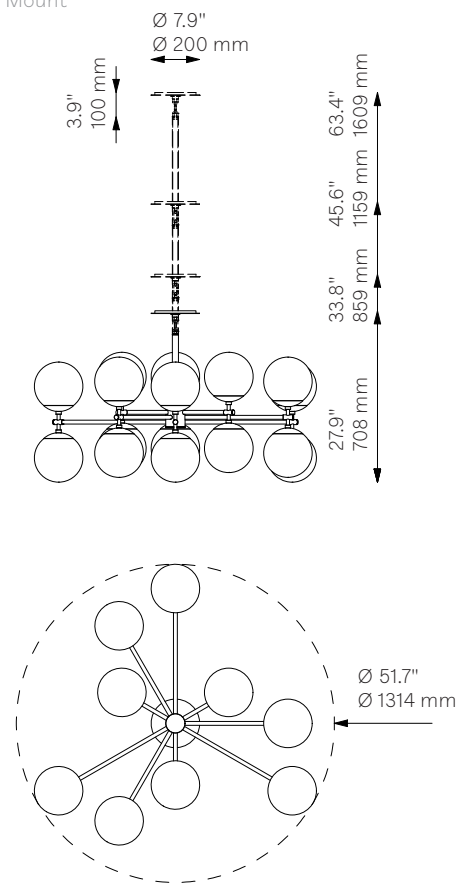

Zodiac

Chandelier - B298

Globe Collection

Schwung Product Information

Vaulted Ceiling Mount

Fixed Mount

Glass Lampshades

18 x Ø 200 mm / Ø 7.9"

¹ Soda Lime Triplex Opal Matte Glass

² Soda Lime Marble Matte Glass

³ Borosilicate Transparent Ribbon Glass

Weight

26.8 kg / 59.1 lb

Light Source

| | |
|---------------------|----------------|
| LED Bulb (included) | 18 x 4-5 W |
| Max Wattage | 18 x 10 W |
| Total Lumens | 3960 lm |
| Color Temperature | 2200-3000 K |
| Bulb Base | E14 / E12 |
| Power Supply | 230/120V CE/UL |

Dimmable with electronic dimmers only (ELV, trailing edge)

Finishes

LBB / Lacquered Burnished Brass
 BGM / Black Gunmetal
 PN / Polished Nickel (extra charge of 25%)

Extension Rods (Included)

| | | |
|------------|------------|------------|
| 1 x 150 mm | 1 x 300 mm | 1 x 450 mm |
| 1 x 5.9" | 1 x 11.8" | 1 x 17.7" |

Canopy (Vaulted Ceiling Compatible)

| | |
|----------|---------|
| Ø 200 mm | H 12 mm |
| Ø 7.9" | H 0.5" |

CE/UL Certified

CE/UL

Ingress Protection

IP 20