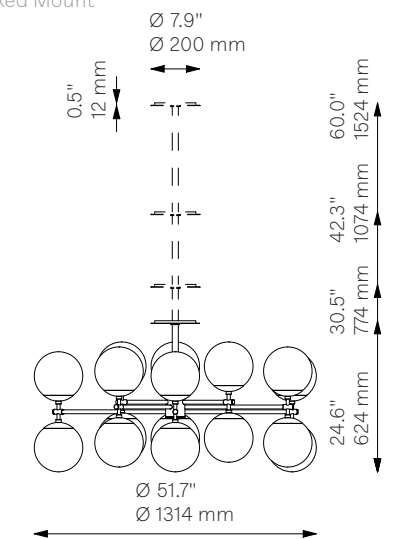

Zodiac

Chandelier - B298

Globe Collection

Schwung Product Information

Vaulted Ceiling Mount

Fixed Mount

Glass Lampshades

18 x Ø 200 mm / Ø 7.9"

¹ Soda Lime Triplex Opal Matte Glass

² Soda Lime Marble Matte Glass

³ Borosilicate Transparent Ribbon Glass

Weight

26.8 kg / 59.1 lb

Light Source

| | |
|---------------------|----------------|
| LED Bulb (included) | 18 x 4-5 W |
| Max Wattage | 18 x 10 W |
| Total Lumens | 3960 lm |
| Color Temperature | 2200-3000 K |
| Bulb Base | E14 / E12 |
| Power Supply | 230/120V CE/UL |

Dimmable with electronic dimmers only (ELV, trailing edge)

Finishes

LBB / Lacquered Burnished Brass
 BGM / Black Gunmetal
 PN / Polished Nickel (extra charge of 25%)

Extension Rods (Included)

| | | |
|------------|------------|------------|
| 1 x 150 mm | 1 x 300 mm | 1 x 450 mm |
| 1 x 5.9" | 1 x 11.8" | 1 x 17.7" |

Canopy (Vaulted Ceiling Compatible)

| | |
|----------|---------|
| Ø 200 mm | H 12 mm |
| Ø 7.9" | H 0.5" |

CE/UL Certified

CE/UL

Ingress Protection

IP 20