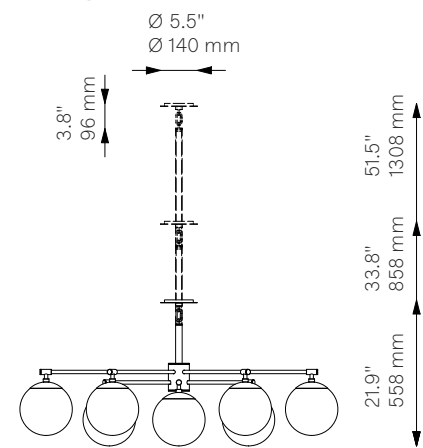

Schwung Product Information

Vaulted Ceiling Mount