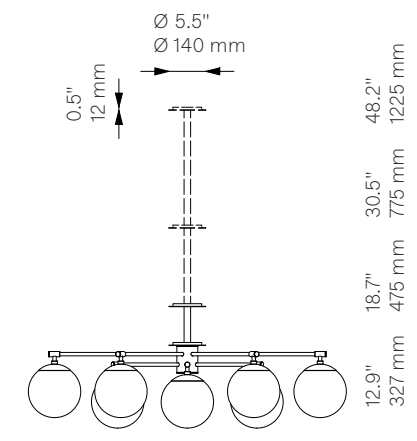

### Glass Lampshades

12 x Ø 200 mm / Ø 7.9"

<sup>1</sup> Soda Lime Triplex Opal Glass

<sup>2</sup> Soda Lime Marble Glas

<sup>3</sup> Borosilicate Transparent Ribbon Glass

### Weight

20.3 kg / 44.8 lb

### Extension Rods (Included)

1 x 150 mm	1 x 300mm	1 x 450 mm
1 x 5.9"	1 x 11.8"	1 x 17.7"

### Canopy (Vaulted Ceiling Compatible)

Ø 140 mm H 12 mm / Ø 5.5" H 0.5"