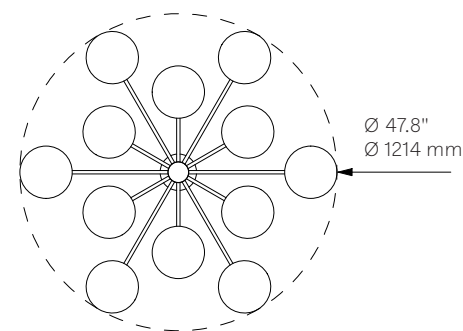

### Glass Lampshades

12 x Ø 200 mm / Ø 7.9"

<sup>1</sup> Soda Lime Triplex Opal Glass

<sup>2</sup> Soda Lime Marble Glas

<sup>3</sup> Borosilicate Transparent Ribbon Glass

### Canopy (Vaulted Ceiling Compatible)

Ø 140 mm H 12 mm / Ø 5.5" H 0.5"