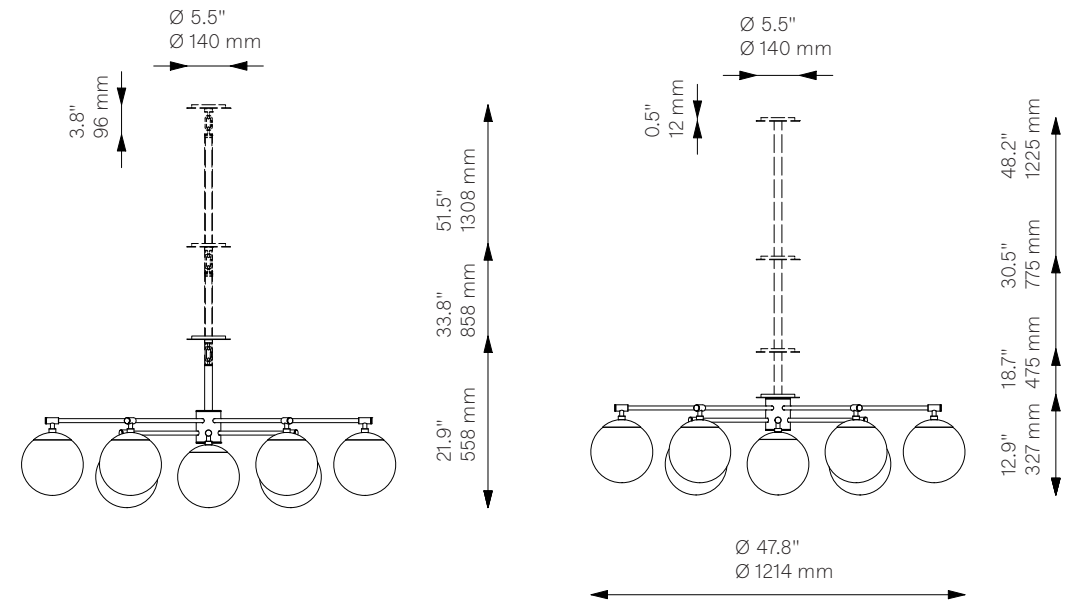

Orion Round

Flush Mount - B300

Globe Collection

Schwung Product Information

Vaulted Ceiling Mount

Fixed Mount

Glass Lampshades

12 x Ø 200 mm / Ø 7.9"

¹ Soda Lime Triplex Opal Matte Glass

² Soda Lime Marble Matte Glass

³ Borosilicate Transparent Ribbon Glass

Weight

19.5 kg / 43.0 lb

Light Source

LED Bulb (included)	12 x 4-5 W
Max Wattage	12 x 10 W
Total Lumens	2640 lm
Color Temperature	2200-3000 K
Bulb Base	E14 / E12
Power Supply	230/120V CE/UL

Dimmable with electronic dimmers only (ELV, trailing edge)

Finishes

LBB / Lacquered Burnished Brass
 BGM / Black Gunmetal
 PN / Polished Nickel (extra charge of 25%)

Extension Rods (Included)

1 x 150 mm	1 x 300mm	1 x 450 mm
1 x 5.9"	1 x 11.8"	1 x 17.7"

Canopy (Vaulted Ceiling Compatible)

Ø 140 mm	H 12 mm
Ø 5.5"	H 0.5"

CE/UL Certified

CE/UL

Ingress Protection

IP 20