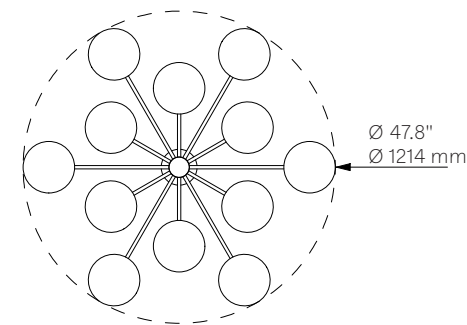

Orion Round ^{New}

Flush Mount - B300

Globe Collection

Vaulted Ceiling Mount

Fixed Mount

Glass Lampshades

12 x Ø 200 mm / Ø 7.9"

¹ Soda Lime Triplex Opal Glass

² Soda Lime Marble Glas

³ Borosilicate Transparent Ribbon Glass

Weight

20.3 kg / 44.8 lb

Light Source

LED Bulb (included)	12 x 5 W
Max Wattage	12 x 10 W
Total Lumens	5400-6000 lm
Color Temperature	3000 K
Bulb Base	E14 / E12
Power Supply	230/120V CE/UL

Canopy (Vaulted Ceiling Compatible)

Ø 140 mm H 12 mm / Ø 5.5" H 0.5"

CE/UL Certified

CE/UL

Ingress Protection

IP 20