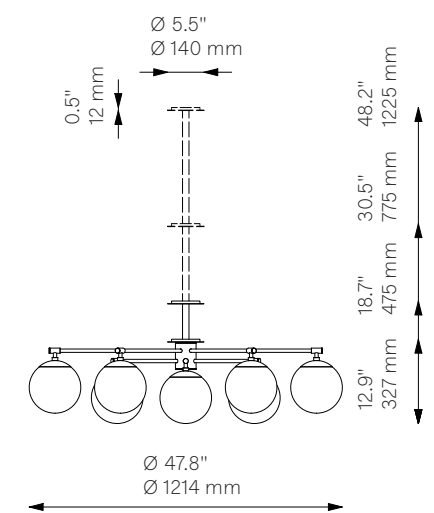

Orion Round ^{New}

Flush Mount - B300

Globe Collection

Vaulted Ceiling Mount

Fixed Mount

Glass Lampshades

12 x Ø 200 mm / Ø 7.9"

¹ Soda Lime Triplex Opal Glass

² Soda Lime Marble Glas

³ Borosilicate Transparent Ribbon Glass

Weight

20.3 kg / 44.8 lb

Light Source

LED Bulb (included)	12 x 5 W
Max Wattage	12 x 10 W
Total Lumens	5400-6000 lm
Color Temperature	3000 K
Bulb Base	E14 / E12
Power Supply	230/120V CE/UL

Dimmable with electronic dimmers only (ELV, trailing edge)

Finishes

LBB / Lacquered Burnished Brass
BGM / Black Gunmetal
PN / Polished Nickel (extra charge of 25%)

Extension Rods (Included)

1 x 150 mm	1 x 300mm	1 x 450 mm
1 x 5.9"	1 x 11.8"	1 x 17.7"

Canopy (Vaulted Ceiling Compatible)

Ø 140 mm H 12 mm / Ø 5.5" H 0.5"

CE/UL Certified

CE/UL

Ingress Protection

IP 20