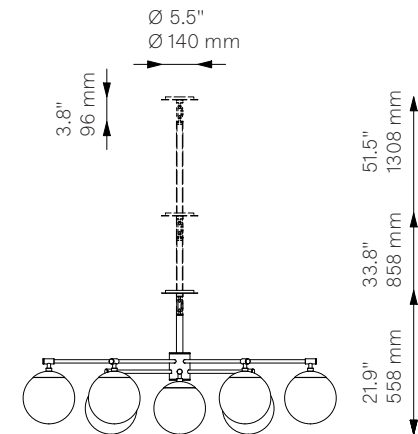

Orion Round ^{New}

Flush Mount - B300

Globe Collection

Vaulted Ceiling Mount

Fixed Mount

Glass Lampshades

12 x Ø 200 mm / Ø 7.9"

¹ Soda Lime Triplex Opal Glass

² Soda Lime Marble Glas

³ Borosilicate Transparent Ribbon Glass

Weight

20.3 kg / 44.8 lb

Light Source

LED Bulb (included)	12 x 5 W
Max Wattage	12 x 10 W
Total Lumens	5400-6000 lm
Color Temperature	3000 K
Bulb Base	E14 / E12
Power Supply	230/120V CE/UL

Dimmable with electronic dimmers only (ELV, trailing edge)

Finishes

LBB / Lacquered Burnished Brass
BGM / Black Gunmetal
PN / Polished Nickel (extra charge of 25%)

Extension Rods (Included)

1 x 150 mm	1 x 300mm	1 x 450 mm
1 x 5.9"	1 x 11.8"	1 x 17.7"

Canopy (Vaulted Ceiling Compatible)

Ø 140 mm H 12 mm / Ø 5.5" H 0.5"

CE/UL Certified

CE/UL

Ingress Protection

IP 20