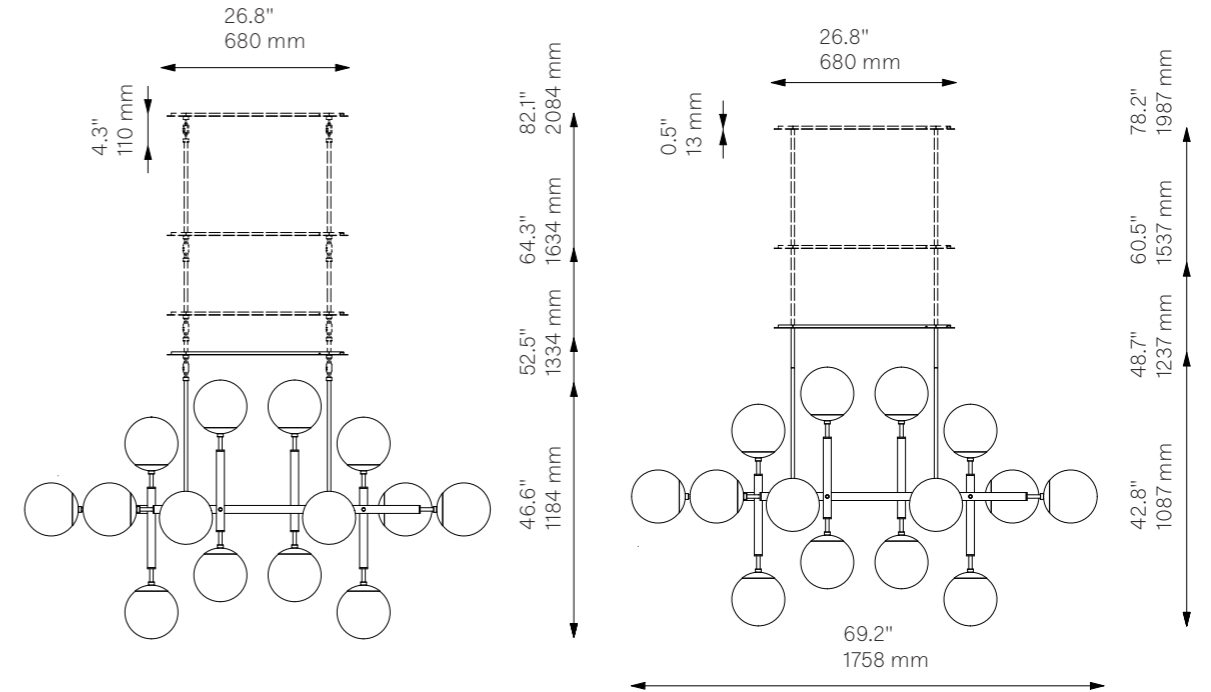

Riegel

Chandelier - B303

Globe Collection

Glass Lampshades

16 x Ø 200 mm / Ø 7.9"
Soda Lime Triplex Opal Glass
* More options on page 184

Weight

31.2 kg / 68.8 lb

Light Source

LED Bulb (included) 16 x 5 W
Max Wattage 16 x 10 W
Total Lumens 7200-8000 lm
Color Temperature 2700 K
Bulb Base E14 / E12

Dimmable with electronic
Dimmers only (ELV, trailing edge)

Finishes

LBB / Lacquered Burnished Brass
BGM / Black Gunmetal
PN / Polished Nickel

Extension Rods (Included)

2 x 150 mm	2 x 300 mm	2 x 450 mm
2 x 5.9"	2 x 11.8"	2 x 17.7"

Canopy (Vaulted Ceiling Compatible)

W 680 mm	D 140 mm	H 12 mm
W 26.8"	D 5.5"	H 0.5"

CE/UL Certified

CE/UL

Ingress Protection

IP 20