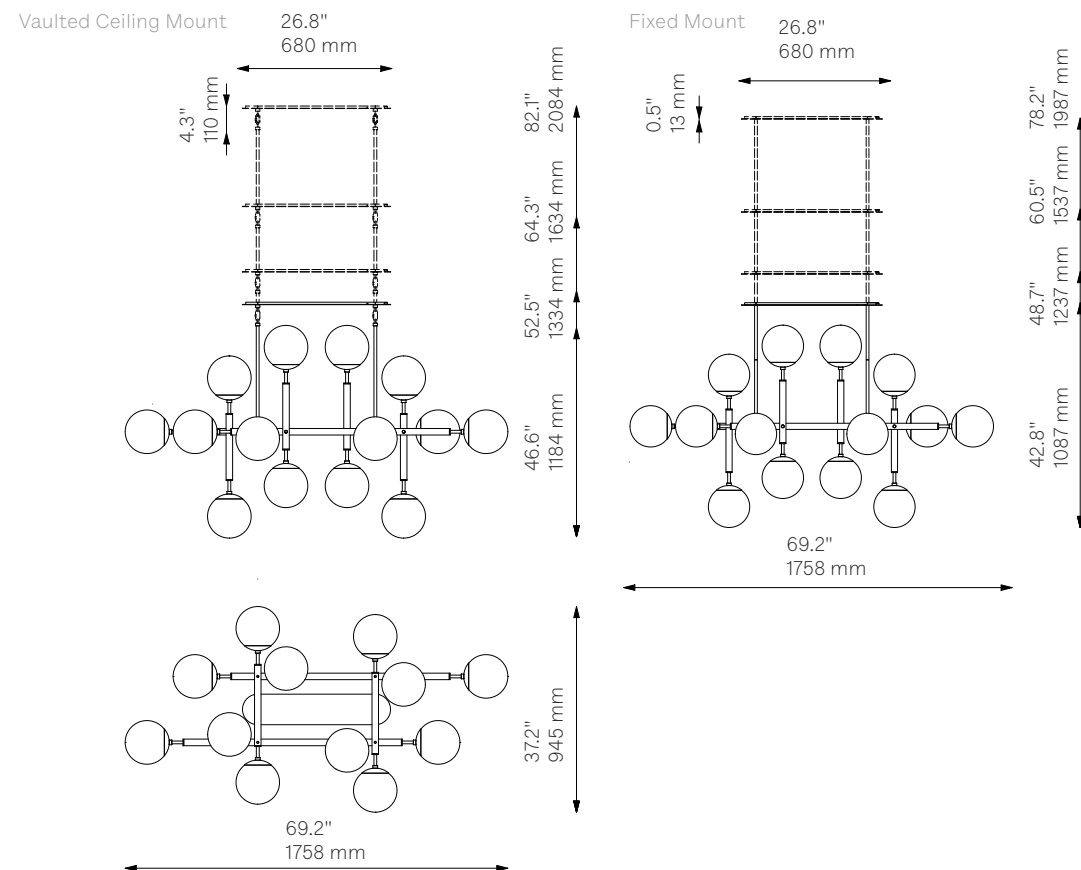

Riegel ^{New}

Chandelier - B303

Globe Collection

Schwung Product Information

Glass Lampshades

16 x Ø 200 mm / Ø 7.9"

¹ Soda Lime Triplex Opal Glass

² Soda Lime Marble Glas

³ Borosilicate Transparent Ribbon Glass

Weight

31.2 kg / 68.8 lb

Light Source

LED Bulb (included)	16 x 5 W
Max Wattage	16 x 10 W
Total Lumens	7200-8000 lm
Color Temperature	3000 K
Bulb Base	E14 / E12
Power Supply	230/120V CE/UL

Dimmable with electronic dimmers only (ELV, trailing edge)

Finishes

LBB / Lacquered Burnished Brass
 BGM / Black Gunmetal
 PN / Polished Nickel (extra charge of 25%)

Extension Rods (Included)

2 x 150 mm	2 x 300 mm	2 x 450 mm
2 x 5.9"	2 x 11.8"	2 x 17.7"

Canopy (Vaulted Ceiling Compatible)

W 680 mm	D 140 mm	H 12 mm
W 26.8"	D 5.5"	H 0.5"

CE/UL Certified

CE/UL

Ingress Protection

IP 20