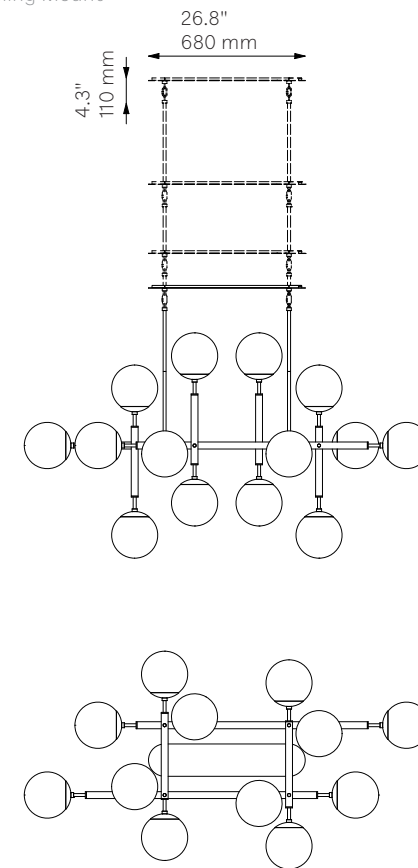

Riegel

Chandelier - B303

Globe Collection

Schwung Product Information

Vaulted Ceiling Mount

Fixed Mount

Glass Lampshades

16 x Ø 200 mm / Ø 7.9"

- ¹ Soda Lime Triplex Opal Matte Glass
- ² Soda Lime Marble Matte Glass
- ³ Borosilicate Transparent Ribbon Glass

Weight

32.2 kg / 71.2 lb

Light Source

LED Bulb (included)	16 x 4-5 W
Max Wattage	16 x 10 W
Total Lumens	3520 lm
Color Temperature	2200-3000 K
Bulb Base	E14 / E12
Power Supply	230/120V CE/UL

Dimmable with electronic dimmers only (ELV, trailing edge)

Finishes

LBB / Lacquered Burnished Brass
 BGM / Black Gunmetal
 PN / Polished Nickel (extra charge of 25%)

Extension Rods (Included)

2 x 150 mm	2 x 300 mm	2 x 450 mm
2 x 5.9"	2 x 11.8"	2 x 17.7"

Canopy (Vaulted Ceiling Compatible)

W 680 mm	W 140 mm	H 13 mm
W 26.8"	W 5.5"	H 0.5"

CE/UL Certified

CE/UL

Ingress Protection

IP 20