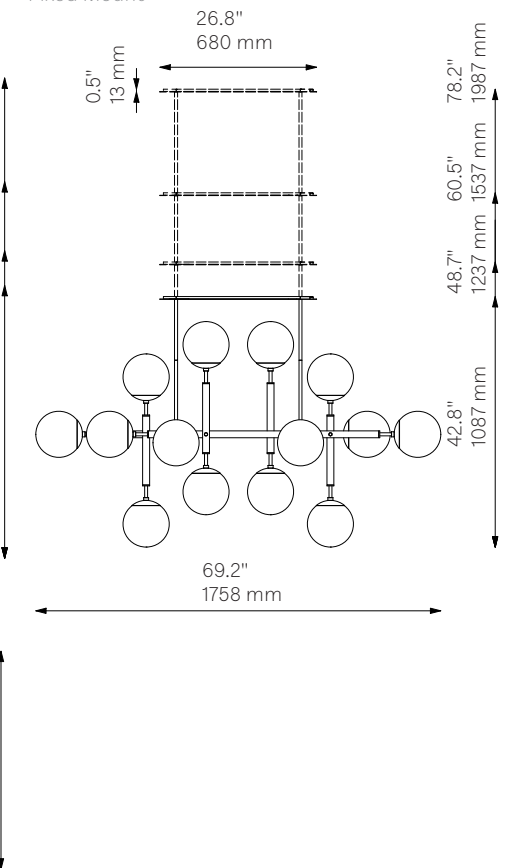

Riegel

Chandelier - B303

Globe Collection

Schwung Product Information

Vaulted Ceiling Mount

Fixed Mount

Glass Lampshades

16 x Ø 200 mm / Ø 7.9"

- ¹ Soda Lime Triplex Opal Matte Glass
- ² Soda Lime Marble Matte Glass
- ³ Borosilicate Transparent Ribbon Glass

Weight

32.2 kg / 71.2 lb

Light Source

LED Bulb (included)	16 x 4-5 W
Max Wattage	16 x 10 W
Total Lumens	3520 lm
Color Temperature	2200-3000 K
Bulb Base	E14 / E12
Power Supply	230/120V CE/UL

Dimmable with electronic dimmers only (ELV, trailing edge)

Finishes

LBB / Lacquered Burnished Brass
 BGM / Black Gunmetal
 PN / Polished Nickel (extra charge of 25%)

Extension Rods (Included)

2 x 150 mm	2 x 300 mm	2 x 450 mm
2 x 5.9"	2 x 11.8"	2 x 17.7"

Canopy (Vaulted Ceiling Compatible)

W 680 mm	W 140 mm	H 13 mm
W 26.8"	W 5.5"	H 0.5"

CE/UL Certified

CE/UL

Ingress Protection

IP 20