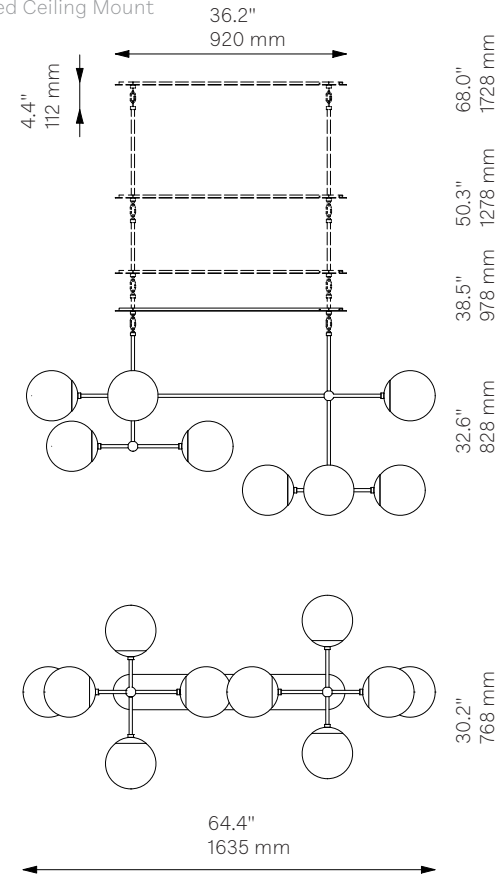

Armstrong Linear ^{New}

Chandelier - B374

Globe Collection

Schwung Product Information

11

Vaulted Ceiling Mount

Fixed Mount

Glass Lampshades

- 10 x Ø 200 mm / Ø 7.9"
- ¹ Soda Lime Triplex Opal Glass
- ² Soda Lime Marble Glas
- ³ Borosilicate Transparent Ribbon Glass

Weight

16.8 kg / 37.0 lb

Light Source

LED Bulb (included)	10 x 5 W
Max Wattage	10 x 10 W
Total Lumens	4500-5000 lm
Color Temperature	3000 K
Bulb Base	E14 / E12
Power Supply	230/120V CE/UL

Dimmable with electronic dimmers only (ELV, trailing edge)

Finishes

- LBB / Lacquered Burnished Brass
- BGM / Black Gunmetal
- PN / Polished Nickel (extra charge of 25%)

Extension Rods (Included)

2 x 150 mm	2 x 300 mm	2 x 450 mm
2 x 5.9"	2 x 11.8"	2 x 17.7"

Canopy (Vaulted Ceiling Compatible)

W 920 mm	D 140 mm	H 12 mm
W 36.2"	D 5.5"	H 0.5"

CE/UL Certified

CE/UL

Ingress Protection

IP 20