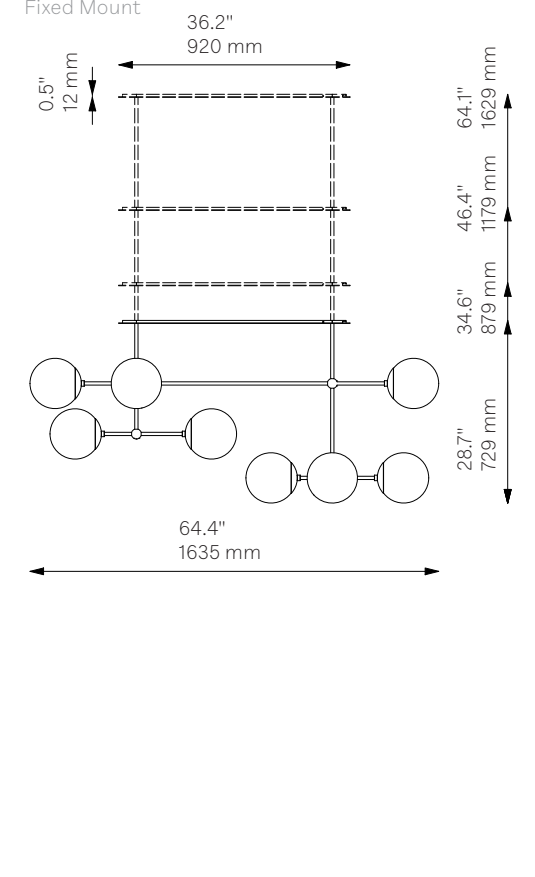

Armstrong Linear ^{New}

Chandelier - B374

Globe Collection

Schwung Product Information

11

Vaulted Ceiling Mount

Fixed Mount

Glass Lampshades

- 10 x Ø 200 mm / Ø 7.9"
- ¹ Soda Lime Triplex Opal Glass
- ² Soda Lime Marble Glas
- ³ Borosilicate Transparent Ribbon Glass

Weight

16.8 kg / 37.0 lb

Light Source

LED Bulb (included)	10 x 5 W
Max Wattage	10 x 10 W
Total Lumens	4500-5000 lm
Color Temperature	3000 K
Bulb Base	E14 / E12
Power Supply	230/120V CE/UL

Dimmable with electronic dimmers only (ELV, trailing edge)

Finishes

- LBB / Lacquered Burnished Brass
- BGM / Black Gunmetal
- PN / Polished Nickel (extra charge of 25%)

Extension Rods (Included)

2 x 150 mm	2 x 300 mm	2 x 450 mm
2 x 5.9"	2 x 11.8"	2 x 17.7"

Canopy (Vaulted Ceiling Compatible)

W 920 mm	D 140 mm	H 12 mm
W 36.2"	D 5.5"	H 0.5"

CE/UL Certified

CE/UL

Ingress Protection

IP 20