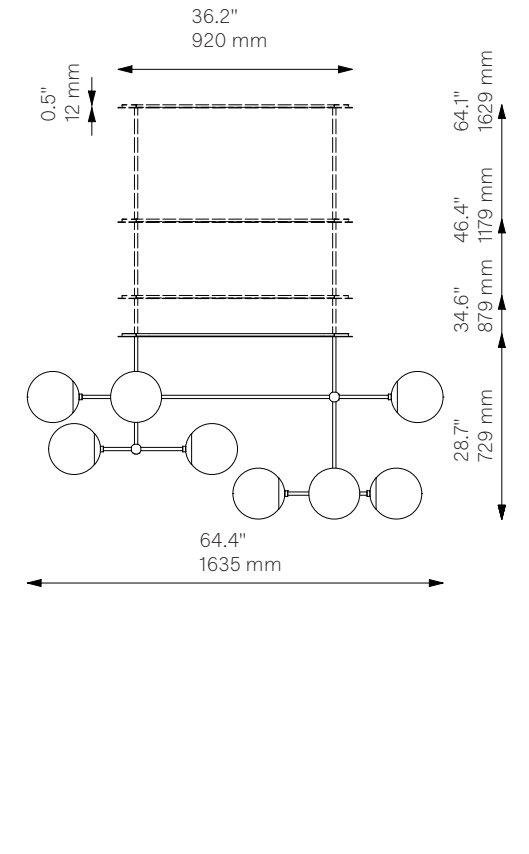

Armstrong Linear

Chandelier - B374

Globe Collection

Schwung Product Information

Vaulted Ceiling Mount

Fixed Mount

Glass Lampshades

10 x Ø 200 mm / Ø 7.9"

¹ Soda Lime Triplex Opal Matte Glass

² Soda Lime Marble Matte Glass

³ Borosilicate Transparent Ribbon Glass

Weight

18.6 kg / 41.0 lb

Light Source

LED Bulb (included)	10 x 4-5 W
Max Wattage	10 x 10 W
Total Lumens	2200 lm
Color Temperature	2200-3000 K
Bulb Base	E14 / E12
Power Supply	230/120V CE/UL

Dimmable with electronic dimmers only (ELV, trailing edge)

Finishes

LBB / Lacquered Burnished Brass

BGM / Black Gunmetal

PN / Polished Nickel (extra charge of 25%)

Extension Rods (Included)

2 x 150 mm	2 x 300 mm	2 x 450 mm
2 x 5.9"	2 x 11.8"	2 x 17.7"

Canopy (Vaulted Ceiling Compatible)

W 920 mm	W 140 mm	H 12 mm
W 36.2"	W 5.5"	H 0.5"

CE/UL Certified

CE/UL

Ingress Protection

IP 20