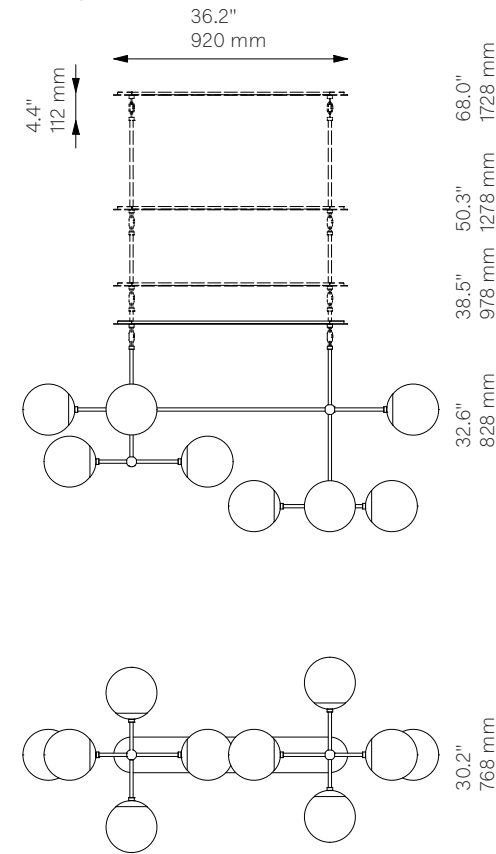

Armstrong Linear

Chandelier - B374

Globe Collection

Schwung Product Information

Vaulted Ceiling Mount

Fixed Mount

Glass Lampshades

10 x Ø 200 mm / Ø 7.9"

¹ Soda Lime Triplex Opal Matte Glass

² Soda Lime Marble Matte Glass

³ Borosilicate Transparent Ribbon Glass

Weight

18.6 kg / 41.0 lb

Light Source

LED Bulb (included)	10 x 4-5 W
Max Wattage	10 x 10 W
Total Lumens	2200 lm
Color Temperature	2200-3000 K
Bulb Base	E14 / E12
Power Supply	230/120V CE/UL

Dimmable with electronic dimmers only (ELV, trailing edge)

Finishes

LBB / Lacquered Burnished Brass

BGM / Black Gunmetal

PN / Polished Nickel (extra charge of 25%)

Extension Rods (Included)

2 x 150 mm	2 x 300 mm	2 x 450 mm
2 x 5.9"	2 x 11.8"	2 x 17.7"

Canopy (Vaulted Ceiling Compatible)

W 920 mm	W 140 mm	H 12 mm
W 36.2"	W 5.5"	H 0.5"

CE/UL Certified

CE/UL

Ingress Protection

IP 20