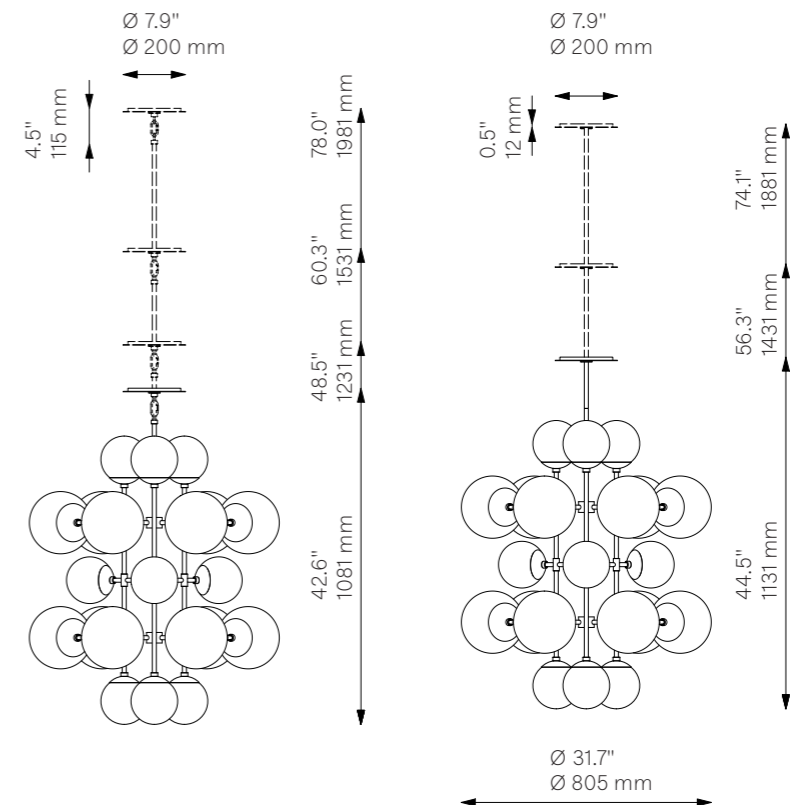

Glow

Chandelier - B404

Globe Collection

Glass Lampshades

12 x $\text{Ø } 200 \text{ mm}$ / $\text{Ø } 7.9''$
 9 x $\text{Ø } 150 \text{ mm}$ / $\text{Ø } 5.9''$
 Soda Lime Triplex Opal Glass
 * More options on page 184

Weight

30.1 kg / 66.4 lb

Light Source

LED Bulb (included) 21 x 5 W
 Max Wattage 21 x 10 W
 Total Lumens 9450-10500 lm
 Color Temperature 2700 K
 Bulb Base E14 / E12

Dimmable with electronic
 Dimmers only (ELV, trailing edge)

Finishes

LBB / Lacquered Burnished Brass
 BGM / Black Gunmetal
 PN / Polished Nickel

Extension Rods (Included)

1 x 150 mm 1 x 300 mm 1 x 450 mm
 1 x 5.9" 1 x 11.8" 1 x 17.7"

Canopy (Vaulted Ceiling Compatible)

$\text{Ø } 200 \text{ mm}$ H 12 mm / $\text{Ø } 7.9''$ H 0.5"

CE/UL Certified

CE/UL

Ingress Protection

IP 20