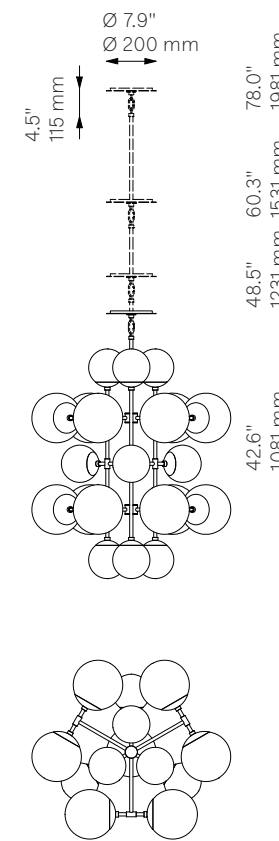

Glow

Chandelier - B404

Globe Collection

Schwung Product Information

Vaulted Ceiling Mount

Fixed Mount

Glass Lampshades

- 12 x Ø 200 mm / Ø 7.9"
- 9 x Ø 150 mm / Ø 5.9"
- 1 Soda Lime Triplex Opal Matte Glass
- 2 Soda Lime Marble Matte Glass
- 3 Borosilicate Transparent Ribbon Glass

Weight

24.5 kg / 54.0 lb

Light Source

| | |
|---------------------|----------------|
| LED Bulb (included) | 21 x 4-5 W |
| Max Wattage | 21 x 10 W |
| Total Lumens | 4620 lm |
| Color Temperature | 2200-3000 K |
| Bulb Base | E14 / E12 |
| Power Supply | 230/120V CE/UL |

Dimmable with electronic dimmers only (ELV, trailing edge)

Finishes

- LBB / Lacquered Burnished Brass
- BGM / Black Gunmetal
- PN / Polished Nickel (extra charge of 25%)

Extension Rods (Included)

| | | |
|------------|------------|------------|
| 1 x 150 mm | 1 x 300 mm | 1 x 450 mm |
| 1 x 5.9" | 1 x 11.8" | 1 x 17.7" |

Canopy (Vaulted Ceiling Compatible)

| | |
|----------|---------|
| Ø 200 mm | H 12 mm |
| Ø 7.9" | H 0.5" |

CE/UL Certified

CE/UL

Ingress Protection

IP 20