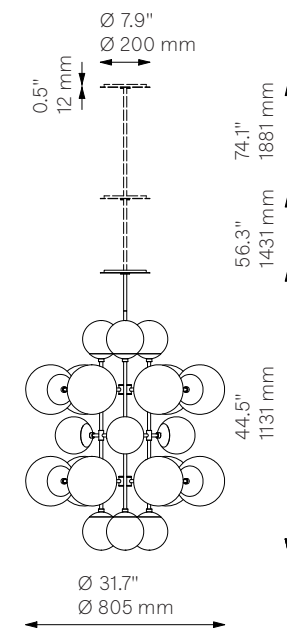

Glow

Chandelier - B404

Globe Collection

Schwung Product Information

Vaulted Ceiling Mount

Fixed Mount

Glass Lampshades

- 12 x Ø 200 mm / Ø 7.9"
- 9 x Ø 150 mm / Ø 5.9"
- 1 Soda Lime Triplex Opal Matte Glass
- 2 Soda Lime Marble Matte Glass
- 3 Borosilicate Transparent Ribbon Glass

Weight

24.5 kg / 54.0 lb

Light Source

| | |
|---------------------|----------------|
| LED Bulb (included) | 21 x 4-5 W |
| Max Wattage | 21 x 10 W |
| Total Lumens | 4620 lm |
| Color Temperature | 2200-3000 K |
| Bulb Base | E14 / E12 |
| Power Supply | 230/120V CE/UL |

Dimmable with electronic dimmers only (ELV, trailing edge)

Finishes

- LBB / Lacquered Burnished Brass
- BGM / Black Gunmetal
- PN / Polished Nickel (extra charge of 25%)

Extension Rods (Included)

| | | |
|------------|------------|------------|
| 1 x 150 mm | 1 x 300 mm | 1 x 450 mm |
| 1 x 5.9" | 1 x 11.8" | 1 x 17.7" |

Canopy (Vaulted Ceiling Compatible)

| | |
|----------|---------|
| Ø 200 mm | H 12 mm |
| Ø 7.9" | H 0.5" |

CE/UL Certified

CE/UL

Ingress Protection

IP 20