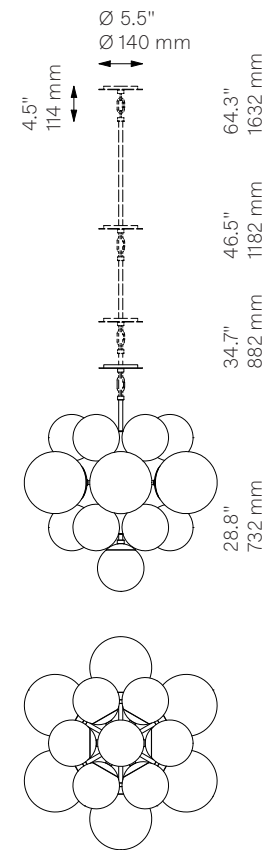

Nova ^{New}
Chandelier - B430

Vaulted Ceiling Mount

Fixed Mount

Glass Lampshades

- 13 x Ø 150 mm / Ø 5.9"
- 6 x Ø 200 mm / Ø 7.9"
- ¹ Soda Lime Triplex Opal Glass
- ² Soda Lime Marble Glas
- ³ Borosilicate Transparent Ribbon Glass

Weight

19.4 kg / 42.8 lb

Light Source

- LED Bulb (included) 19 x 5 W
- Max Wattage 19 x 10 W
- Total Lumens 8550-9500 lm
- Color Temperature 3000 K
- Bulb Base E14 / E12
- Power Supply 230/120V CE/UL

Dimmable with electronic dimmers only (ELV, trailing edge)

Finishes

- LBB / Lacquered Burnished Brass
- BGM / Black Gunmetal
- PN / Polished Nickel (extra charge of 25%)

Extension Rods (Included)

- 1 x 150 mm 1 x 300 mm 1 x 450 mm
- 1 x 5.9" 1 x 11.8" 1 x 17.7"

Canopy (Vaulted Ceiling Compatible)

Ø 140 mm H 12 mm / Ø 5.5" H 0.5"

CE/UL Certified

CE/UL

Ingress Protection

IP 20