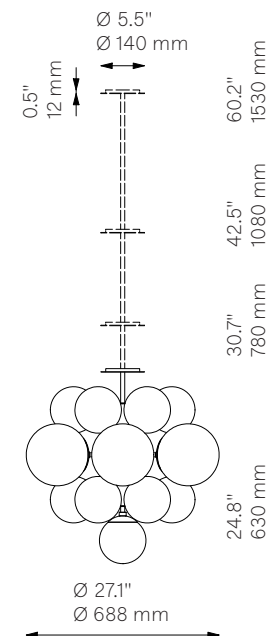

Nova ^{New}
Chandelier - B430

Vaulted Ceiling Mount

Fixed Mount

Glass Lampshades

- 13 x Ø 150 mm / Ø 5.9"
- 6 x Ø 200 mm / Ø 7.9"
- ¹ Soda Lime Triplex Opal Glass
- ² Soda Lime Marble Glas
- ³ Borosilicate Transparent Ribbon Glass

Weight

19.4 kg / 42.8 lb

Light Source

- LED Bulb (included) 19 x 5 W
- Max Wattage 19 x 10 W
- Total Lumens 8550-9500 lm
- Color Temperature 3000 K
- Bulb Base E14 / E12
- Power Supply 230/120V CE/UL

Dimmable with electronic dimmers only (ELV, trailing edge)

Finishes

- LBB / Lacquered Burnished Brass
- BGM / Black Gunmetal
- PN / Polished Nickel (extra charge of 25%)

Extension Rods (Included)

- 1 x 150 mm 1 x 300 mm 1 x 450 mm
- 1 x 5.9" 1 x 11.8" 1 x 17.7"

Canopy (Vaulted Ceiling Compatible)

Ø 140 mm H 12 mm / Ø 5.5" H 0.5"

CE/UL Certified

CE/UL

Ingress Protection

IP 20