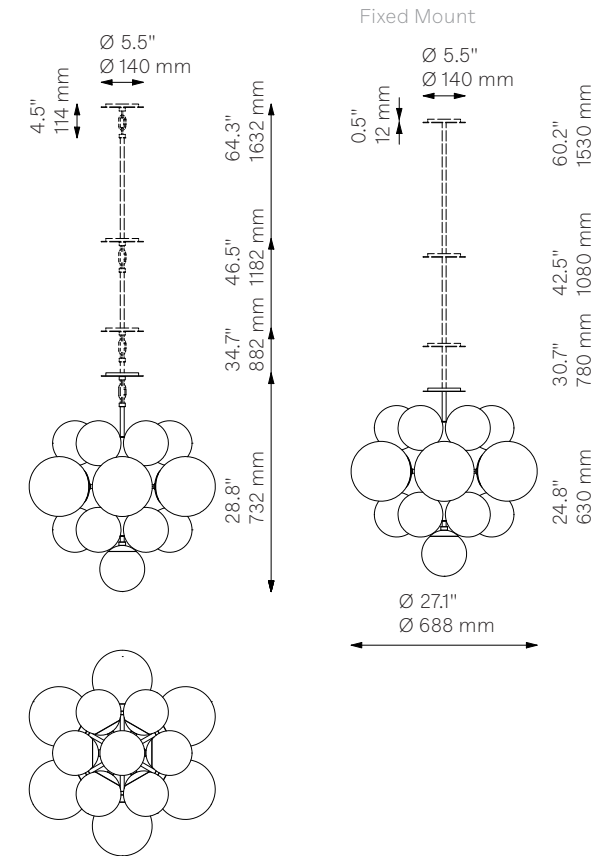

Nova

Chandelier - B430

Globe Collection

Schwung Product Information

Vaulted Ceiling Mount

Glass Lampshades

13 x Ø 150 mm / Ø 5.9"

6 x Ø 200 mm / Ø 7.9"

¹ Soda Lime Triplex Matte Opal Glass

² Soda Lime Marble Matte Glass

³ Borosilicate Transparent Ribbon Glass

Weight

17.1 kg / 37.7 lb

Light Source

LED Bulb (included) 19 x 4-5 W

Max Wattage 19 x 10 W

PN / Polished Nickel (extra charge of 25%)

Extension Rods (Included)

1 x 150 mm

1 x 300 mm

1 x 450 mm

1 x 5.9"

1 x 11.8"

1 x 17.7"

Canopy (Vaulted Ceiling Compatible)

Ø 140 mm

H 12 mm

Ø 5.5"

H 0.5"

CE/UL Certified

CE/UL

Ingress Protection