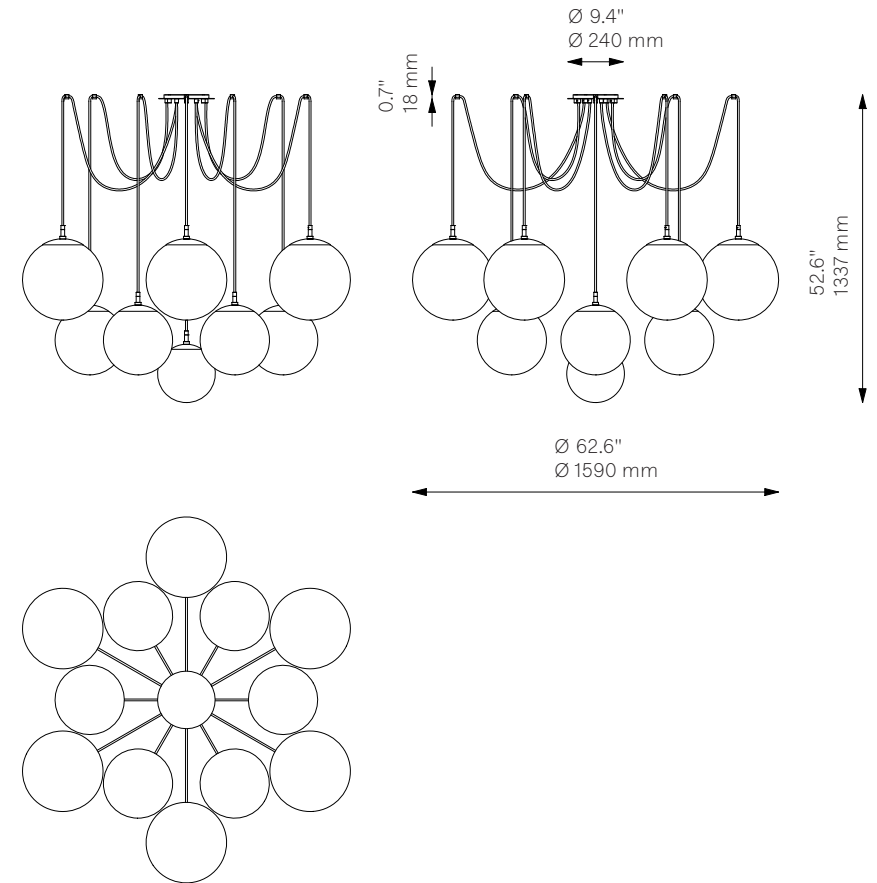

Spider

Chandelier - B568

Globe Collection

Schwung Product Information

Glass Lampshades	6 x Ø 350 mm / Ø 12.8"
	6 x Ø 300 mm / Ø 11.8"
	1 x Ø 250 mm / Ø 9.9"
	¹ Soda Lime Triplex Opal Matte Glass
	² Soda Lime Marble Matte Glass
	³ Borosilicate Transparent Ribbon Glass

Weight	29.1 kg / 64.1 lb
---------------	-------------------

Light Source	LED Bulb (included)	13 x 4-5 W
	Max Wattage	13 x 10 W
	Total Lumens	2860 lm
	Color Temperature	2200-3000 K
	Bulb Base	E14 / E12
	Power Supply	230/120V CE/UL

Dimmable with electronic dimmers only (ELV, trailing edge)

Finishes	LBB / Lacquered Burnished Brass
	BGM / Black Gunmetal
	PN / Polished Nickel (extra charge of 25%)

Canopy	Ø 240 mm	H 18 mm
	Ø 9.4"	H 0.7"