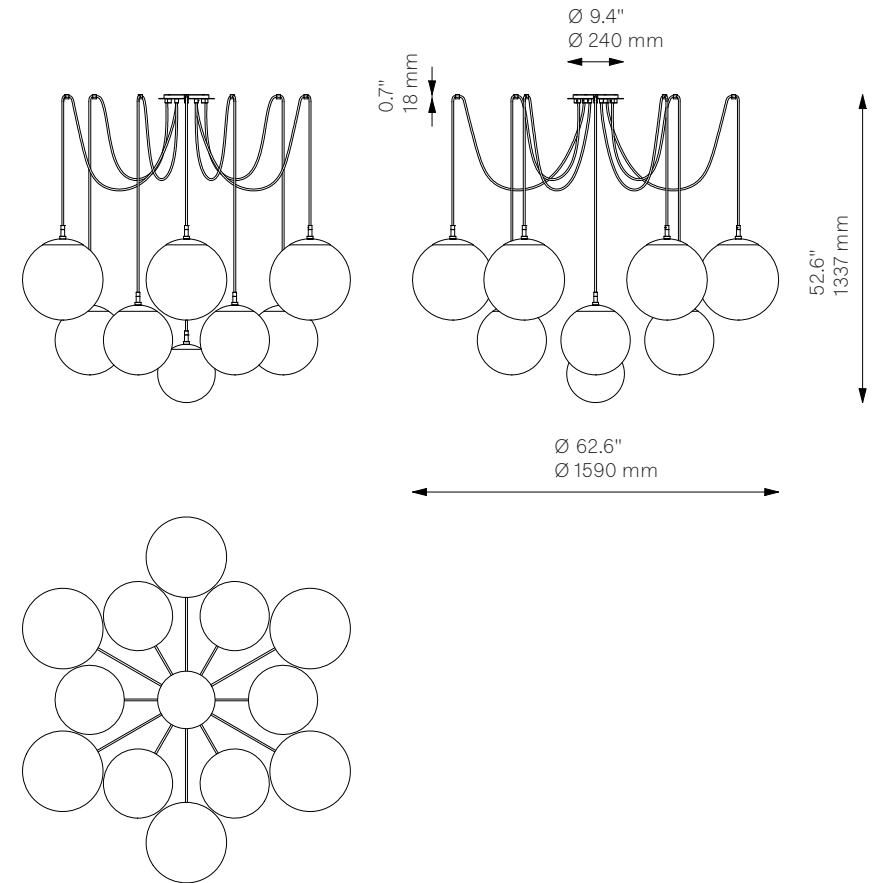

Spider

Chandelier - B568

Globe Collection

Schwung Product Information

Glass Lampshades

- 6 x Ø 350 mm / Ø 13.8"
- 6 x Ø 300 mm / Ø 11.8"
- 1 x Ø 250 mm / Ø 9.9"
- ¹ Soda Lime Triplex Opal Matte Glass
- ² Soda Lime Marble Matte Glass
- ³ Borosilicate Transparent Ribbon Glass

Weight

29.1 kg / 64.1 lb

Light Source

- LED Bulb (included) 13 x 4-5 W
- Max Wattage 13 x 10 W
- Total Lumens 2860 lm
- Color Temperature 2200-3000 K
- Bulb Base E14 / E12
- Power Supply 230/120V CE/UL

Dimmable with electronic dimmers only (ELV, trailing edge)

Finishes

- LBB / Lacquered Burnished Brass
- BGM / Black Gunmetal
- PN / Polished Nickel (extra charge of 25%)

Canopy

- Ø 240 mm H 18 mm
- Ø 9.4" H 0.7"

CE/UL Certified

CE/UL

Ingress Protection

IP 20