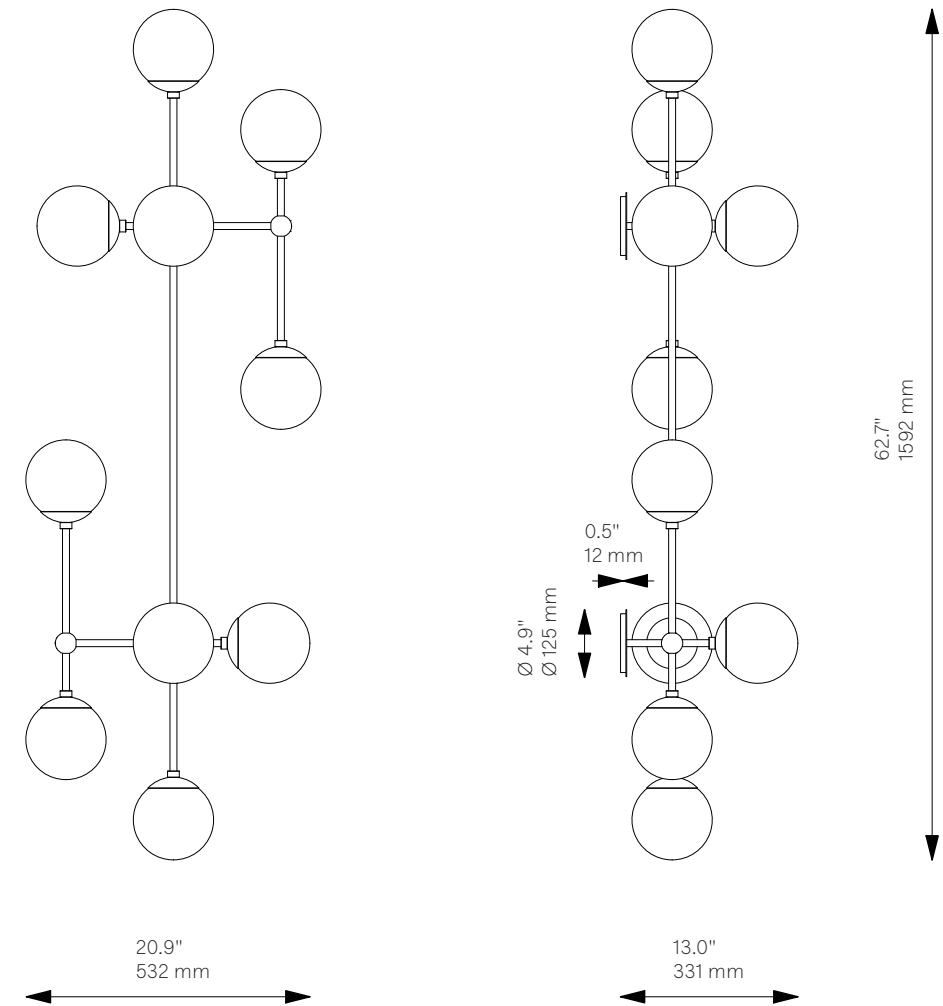

Armstrong ^{New}

Flush Mount - B571

Globe Collection

Glass Lampshades

10 x Ø 150 mm / Ø 5.9"

¹ Soda Lime Triplex Opal Glass

² Soda Lime Marble Glas

³ Borosilicate Transparent Ribbon Glass

Weight

9.0 kg / 20.1 lb

Light Source

LED Bulb (included)	10 x 5 W
Max Wattage	10 x 10 W
Total Lumens	4500-5000 lm
Color Temperature	3000 K
Bulb Base	E14 / E12
Power Supply	230/120V CE/UL

Dimmable with electronic dimmers only (ELV, trailing edge)