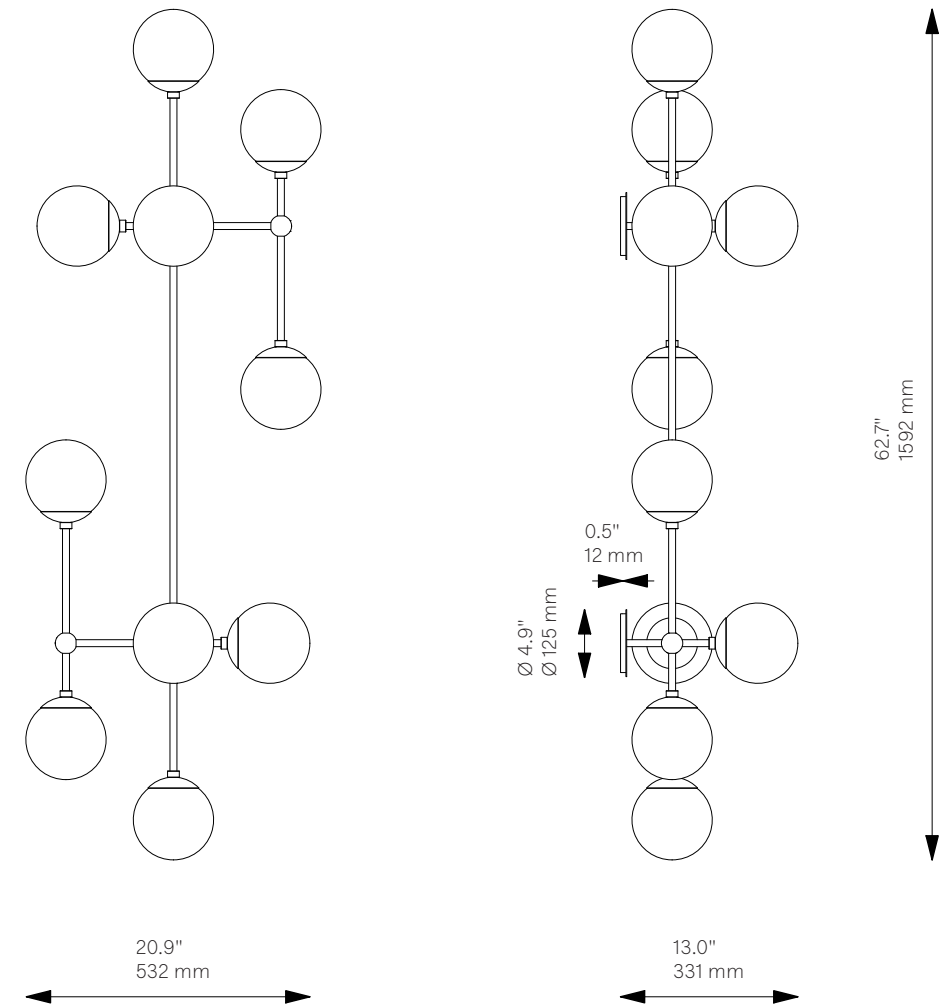

# Armstrong <sup>New</sup>

Wall Sconce - B571

Globe Collection

## Glass Lampshades

10 x Ø 150 mm / Ø 5.9"

<sup>1</sup> Soda Lime Triplex Opal Glass

<sup>2</sup> Soda Lime Marble Glas

<sup>3</sup> Borosilicate Transparent Ribbon Glass

## Weight

9.0 kg / 20.1 lb

## Light Source

LED Bulb (included)	10 x 5 W
Max Wattage	10 x 10 W
Total Lumens	4500-5000 lm
Color Temperature	3000 K
Bulb Base	E14 / E12
Power Supply	230/120V CE/UL

Dimmable with electronic dimmers only (ELV, trailing edge)