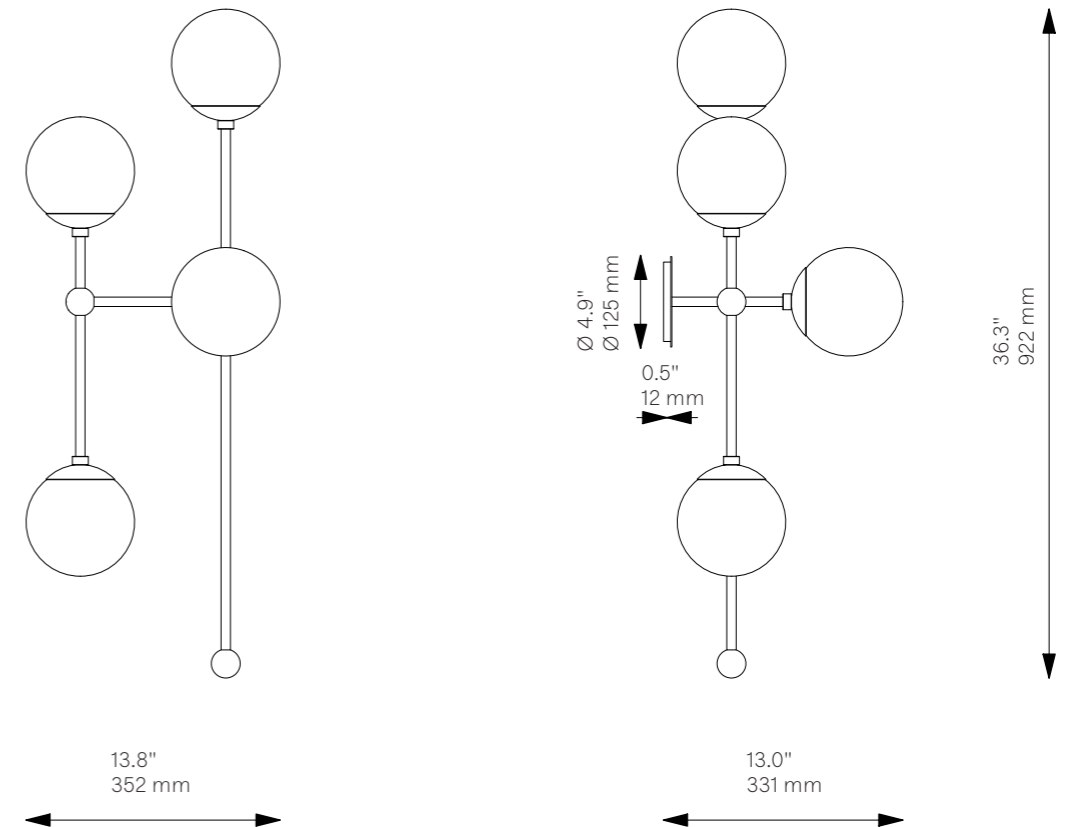

Armstrong 4 L

Wall Sconce - B572

Globe Collection

Glass Lampshades

4 x Ø 150 mm / Ø 5.9"
Borosilicate Transparent Ribbon Glass
* More options on page 184

Weight

4.1 kg / 9.0 lb

Light Source

LED Bulb (included) 4 x 5 W
Max Wattage 4 x 10 W
Total Lumens 1800-2000 lm
Color Temperature 2700 K
Bulb Base E14 / E12

Dimmable with electronic
Dimmers only (ELV, trailing edge)

Finishes

LBB / Lacquered Burnished Brass
BGM / Black Gunmetal
PN / Polished Nickel

CE/UL Certified

CE/UL

Ingress Protection

IP 20