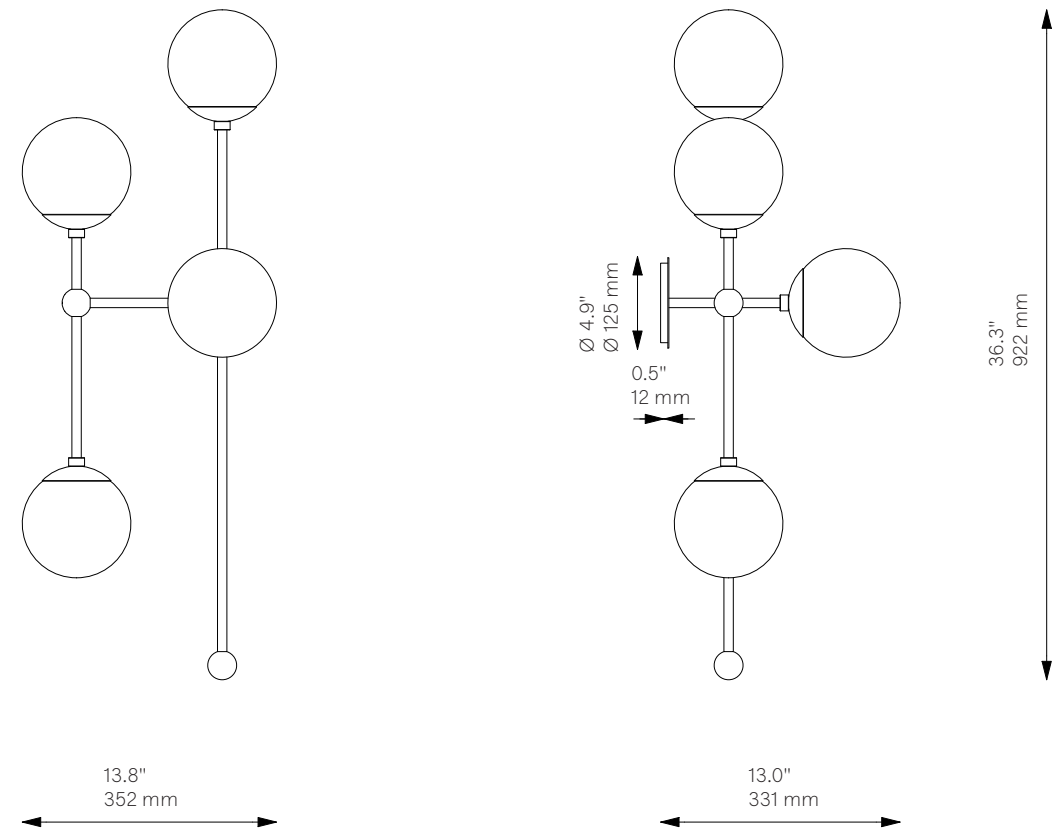

# Armstrong 4 L <sup>New</sup>

Wall Sconce - B572

Globe Collection

## Glass Lampshades

4 x Ø 150 mm / Ø 5.9"

<sup>1</sup> Soda Lime Triplex Opal Glass

<sup>2</sup> Soda Lime Marble Glas

<sup>3</sup> Borosilicate Transparent Ribbon Glass

## Weight

4.1 kg / 9.0 lb

## Light Source

LED Bulb (included)	4 x 5 W
Max Wattage	4 x 10 W
Total Lumens	1800-2000 lm
Color Temperature	3000 K
Bulb Base	E14 / E12
Power Supply	230/120V CE/UL

Dimmable with electronic  
Dimmers only (ELV, trailing edge)