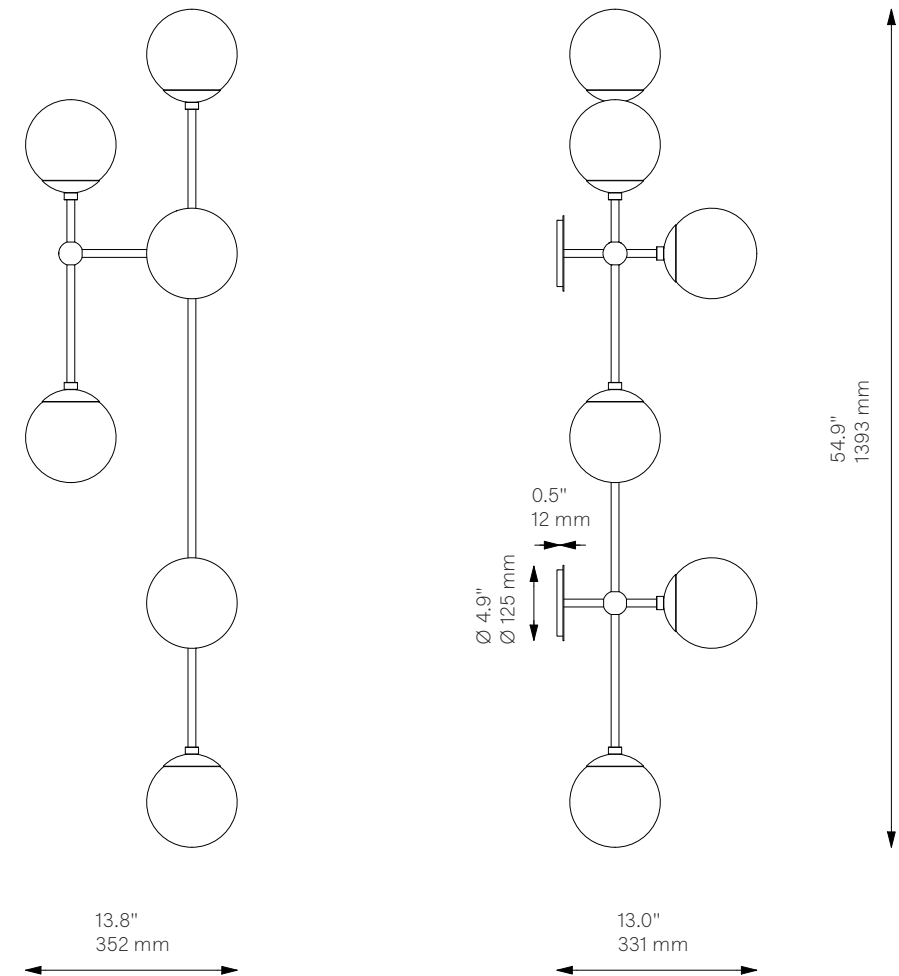

Armstrong 6 L ^{New}

Flush Mount - B573

Globe Collection

Glass Lampshades

6 x Ø 150 mm / Ø 5.9"

¹ Soda Lime Triplex Opal Glass

² Soda Lime Marble Glas

³ Borosilicate Transparent Ribbon Glass

Weight

5.8 kg / 12.8 lb

Light Source

| | |
|---------------------|----------------|
| LED Bulb (included) | 6 x 5 W |
| Max Wattage | 6 x 10 W |
| Total Lumens | 2700-3000 lm |
| Color Temperature | 3000 K |
| Bulb Base | E14 / E12 |
| Power Supply | 230/120V CE/UL |