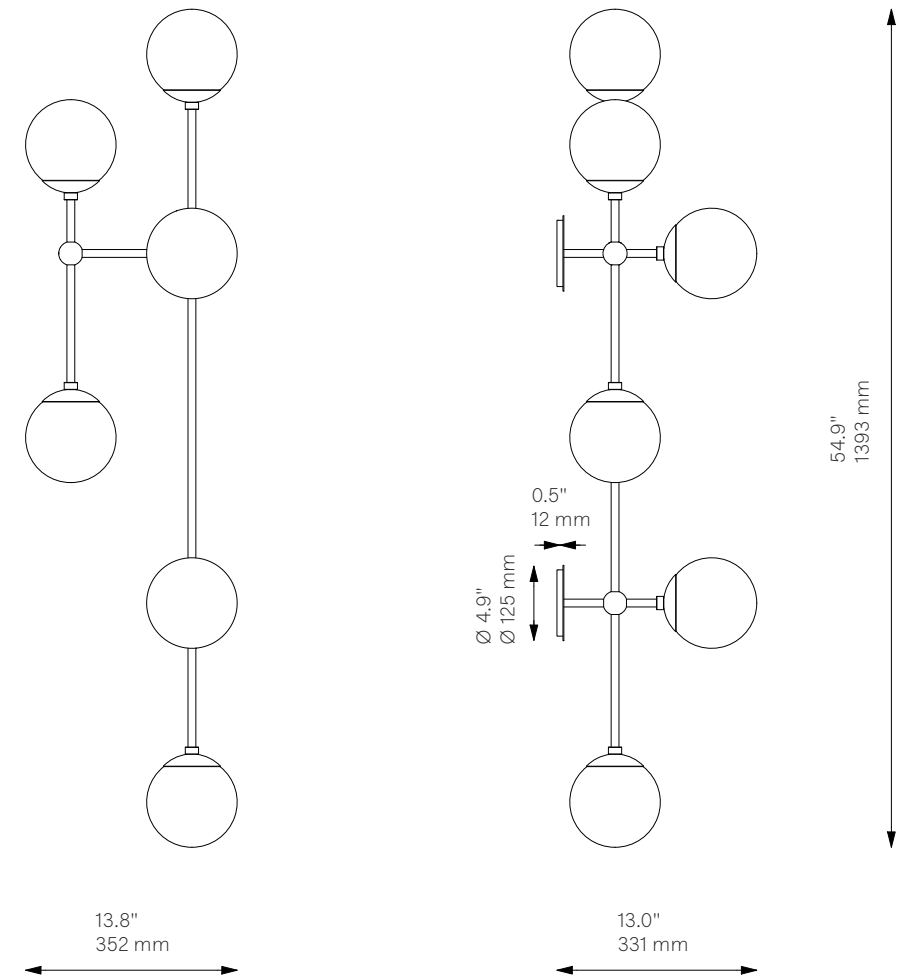

Armstrong 6 L ^{New}

Wall Sconce - B573

Globe Collection

Glass Lampshades

6 x Ø 150 mm / Ø 5.9"

¹ Soda Lime Triplex Opal Glass

² Soda Lime Marble Glas

³ Borosilicate Transparent Ribbon Glass

Weight

5.8 kg / 12.8 lb

Light Source

LED Bulb (included)	6 x 5 W
Max Wattage	6 x 10 W
Total Lumens	2700-3000 lm
Color Temperature	3000 K
Bulb Base	E14 / E12
Power Supply	230/120V CE/UL

Dimmable with electronic
Dimmers only (ELV, trailing edge)