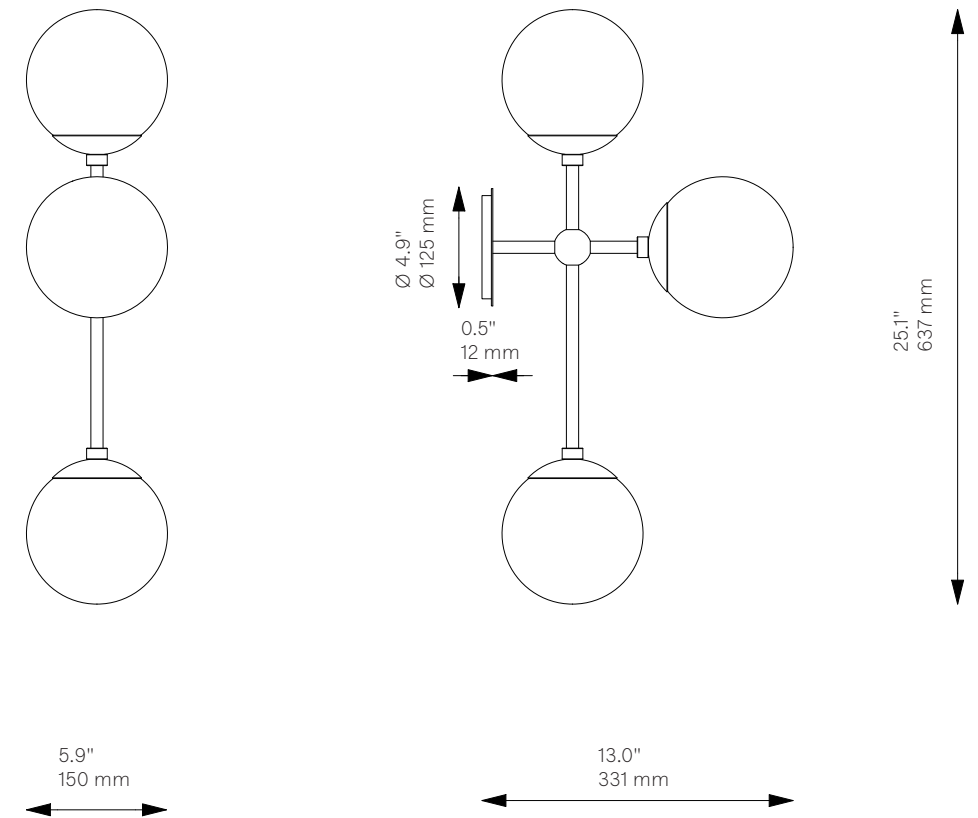

# Armstrong Triple<sup>New</sup>

Wall Sconce - B574

Globe Collection

<b>Glass Lampshades</b>	3 x Ø 150 mm / Ø 5.9"	
	<sup>1</sup> Soda Lime Triplex Opal Glass <sup>2</sup> Soda Lime Marble Glas <sup>3</sup> Borosilicate Transparent Ribbon Glass	
<b>Weight</b>	2.6 kg / 5.7 lb	
<b>Light Source</b>	LED Bulb (included)	3 x 5 W
	Max Wattage	3 x 10 W
	Total Lumens	1350-1500 lm
	Color Temperature	3000 K
	Bulb Base	E14 / E12
	Power Supply	230/120V CE/UL
	Dimmable with electronic Dimmers only (ELV, trailing edge)	
<b>Finishes</b>	LBB / Lacquered Burnished Brass BGM / Black Gunmetal PN / Polished Nickel	
<b>CE/UL Certified</b>	CE/UL	
<b>Ingress Protection</b>	IP 20	