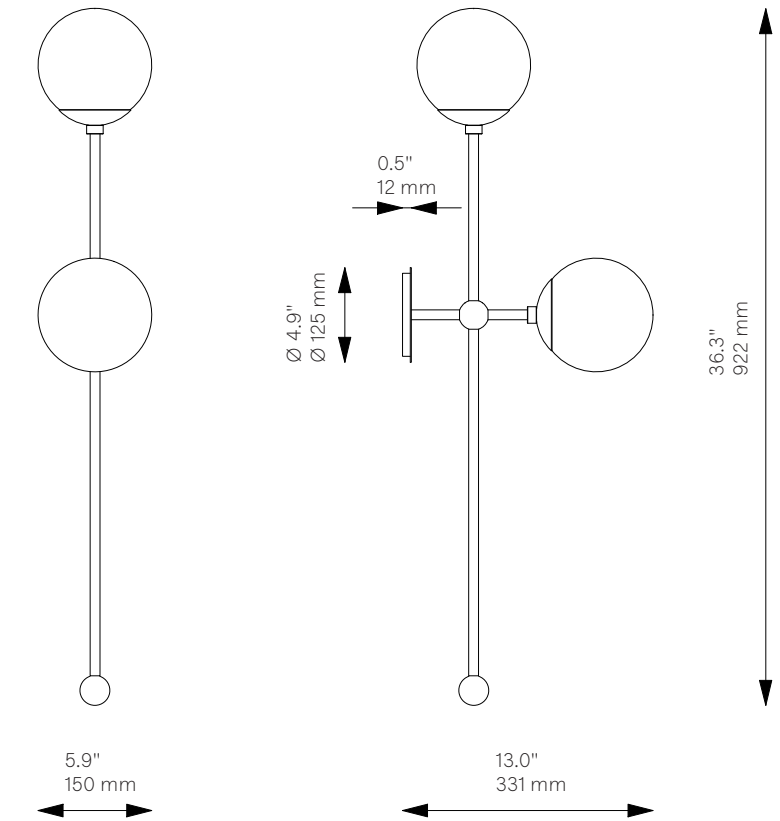

Globe Dual

Wall Sconce - B577

Globe Collection

Schwung Product Information

Glass Lampshades

2 x Ø 150 mm / Ø 5.9"

¹ Soda Lime Triplex Opal Matte Glass

² Soda Lime Marble Matte Glass

³ Borosilicate Transparent Ribbon Glass

Weight

2.7 kg / 5.9 lb

Light Source

LED Bulb (included)	2 x 4-5 W
Max Wattage	2 x 10 W
Total Lumens	440 lm
Color Temperature	2200-3000 K
Bulb Base	E14 / E12
Power Supply	230/120V CE/UL

IP 20