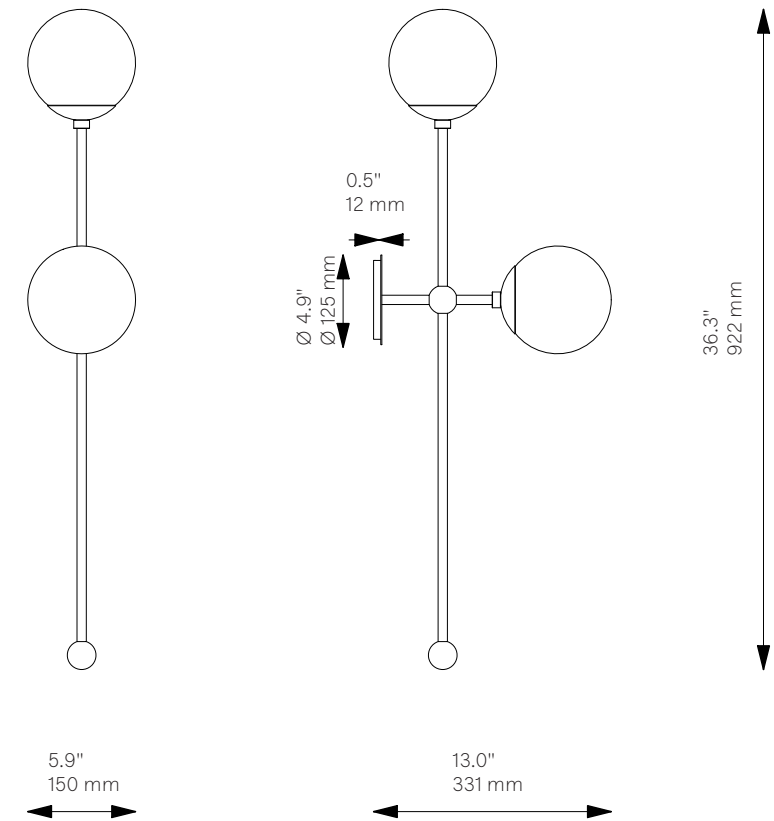

Globe Dual ^{New}

Wall Sconce - B577

Globe Collection

Glass Lampshades

2 x Ø 150 mm / Ø 5.9"

¹ Soda Lime Triplex Opal Glass

² Soda Lime Marble Glas

³ Borosilicate Transparent Ribbon Glass

Weight

2.6 kg / 5.7 lb

Light Source

LED Bulb (included)	2 x 5 W
Max Wattage	2 x 10 W
Total Lumens	900-1000 lm
Color Temperature	3000 K
Bulb Base	E14 / E12
Power Supply	230/120V CE/UL

Dimmable with electronic dimmers only (ELV, trailing edge)