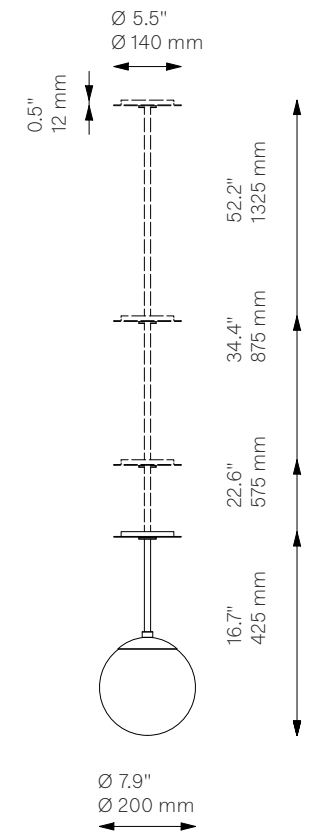

Globe Single ^{New}

Pendant - B581

Globe Collection

Schwung Product Information

Vaulted Ceiling Mount

Fixed Mount

Glass Lampshades

1 x Ø 200 mm / . Ø 7.9"

¹ Soda Lime Triplex Opal Glass

² Soda Lime Marble Glas

³ Borosilicate Transparent Ribbon Glass

Weight

2.5 kg / 5.5 lb

Light Source

LED Bulb (included)	1 x 5 W
Max Wattage	1 x 10 W
Total Lumens	7200-8000 lm
Color Temperature	3000 K
Bulb Base	E14 / E12
Power Supply	230/120V CE/UL

Dimmable with electronic dimmers only (ELV, trailing edge)

Finishes

LBB / Lacquered Burnished Brass
 BGM / Black Gunmetal
 PN / Polished Nickel (extra charge of 25%)

Extension Rods (Included)

1 x 150 mm	1 x 300 mm	1 x 450 mm
1 x 5.9"	1 x 11.8"	1 x 17.7"

Canopy (Vaulted Ceiling Compatible)

Ø 140 mm H 12 mm / Ø 5.5" H 0.5"

CE/UL Certified

CE/UL

Ingress Protection

IP 20