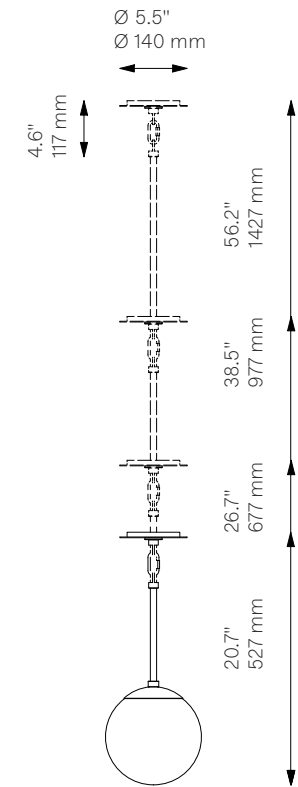

Globe Single ^{New}

Pendant - B581

Globe Collection

Schwung Product Information

Vaulted Ceiling Mount

Fixed Mount

Glass Lampshades

1 x Ø 200 mm / . Ø 7.9"

¹ Soda Lime Triplex Opal Glass

² Soda Lime Marble Glas

³ Borosilicate Transparent Ribbon Glass

Weight

2.5 kg / 5.5 lb

Light Source

LED Bulb (included)	1 x 5 W
Max Wattage	1 x 10 W
Total Lumens	7200-8000 lm
Color Temperature	3000 K
Bulb Base	E14 / E12
Power Supply	230/120V CE/UL

Dimmable with electronic dimmers only (ELV, trailing edge)

Finishes

LBB / Lacquered Burnished Brass
 BGM / Black Gunmetal
 PN / Polished Nickel (extra charge of 25%)

Extension Rods (Included)

1 x 150 mm	1 x 300 mm	1 x 450 mm
1 x 5.9"	1 x 11.8"	1 x 17.7"

Canopy (Vaulted Ceiling Compatible)

Ø 140 mm H 12 mm / Ø 5.5" H 0.5"

CE/UL Certified

CE/UL

Ingress Protection

IP 20