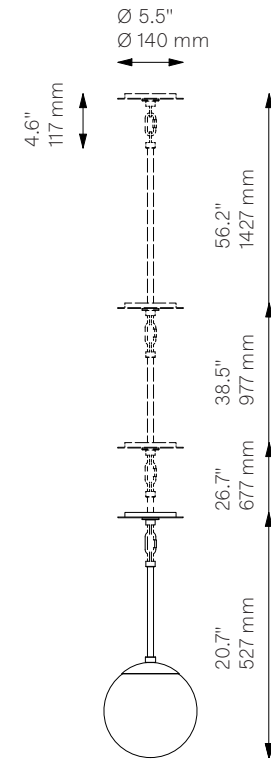

Globe Single

Pendant - B581

Globe Collection

Schwung Product Information

Vaulted Ceiling Mount

Fixed Mount

Glass Lampshades

1 x Ø 200 mm / Ø 7.9"

¹ Soda Lime Triplex Opal Matte Glass

² Soda Lime Marble Matte Glass

³ Borosilicate Transparent Ribbon Glass

Weight

2.5 kg / 5.5 lb

Light Source

LED Bulb (included)	1 x 4-5 W
Max Wattage	1 x 10 W
Total Lumens	220 lm
Color Temperature	2200-3000 K
Bulb Base	E14 / E12
Power Supply	230/120V CE/UL

Dimmable with electronic dimmers only (ELV, trailing edge)

Finishes

LBB / Lacquered Burnished Brass
 BGM / Black Gunmetal
 PN / Polished Nickel (extra charge of 25%)

Extension Rods (Included)

1 x 150 mm	1 x 300 mm	1 x 450 mm
1 x 5.9"	1 x 11.8"	1 x 17.7"

Canopy (Vaulted Ceiling Compatible)

Ø 140 mm	H 12 mm
Ø 5.5"	H 0.5"

CE/UL Certified

CE/UL

Ingress Protection

IP 20