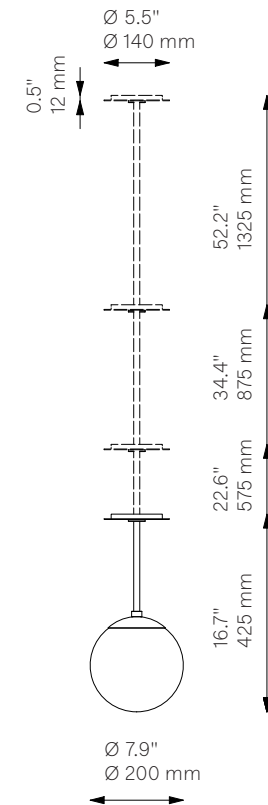

Globe Single

Pendant - B581

Globe Collection

Schwung Product Information

Vaulted Ceiling Mount

Fixed Mount

Glass Lampshades

1 x Ø 200 mm / Ø 7.9"

¹ Soda Lime Triplex Opal Matte Glass

² Soda Lime Marble Matte Glass

³ Borosilicate Transparent Ribbon Glass

Weight

2.5 kg / 5.5 lb

Light Source

LED Bulb (included)	1 x 4-5 W
Max Wattage	1 x 10 W
Total Lumens	220 lm
Color Temperature	2200-3000 K
Bulb Base	E14 / E12
Power Supply	230/120V CE/UL

Dimmable with electronic dimmers only (ELV, trailing edge)

Finishes

LBB / Lacquered Burnished Brass
 BGM / Black Gunmetal
 PN / Polished Nickel (extra charge of 25%)

Extension Rods (Included)

1 x 150 mm	1 x 300 mm	1 x 450 mm
1 x 5.9"	1 x 11.8"	1 x 17.7"

Canopy (Vaulted Ceiling Compatible)

Ø 140 mm	H 12 mm
Ø 5.5"	H 0.5"

CE/UL Certified

CE/UL

Ingress Protection

IP 20