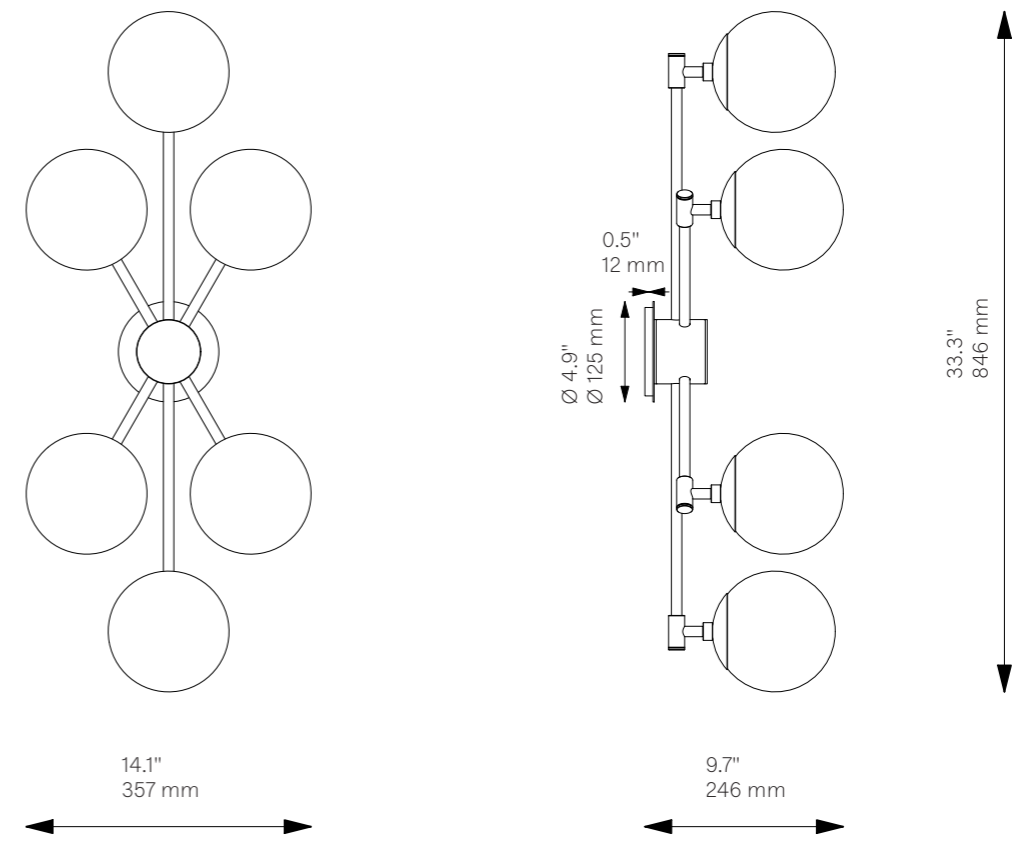

Orion 6

Flush Mount - B591

Globe Collection

Glass Lampshades

6 x Ø 150 mm / Ø 5.9"
Soda Lime Triplex Opal Glass
* More options on page 184

Weight

6.0 kg / 13.2 lb

Light Source

LED Bulb (included) 6 x 5 W
Max Wattage 6 x 10 W
Total Lumens 2700-3000 lm
Color Temperature 2700 K
Bulb Base E14 / E12

Dimmable with electronic
Dimmers only (ELV, trailing edge)

Finishes

LBB / Lacquered Burnished Brass
BGM / Black Gunmetal
PN / Polished Nickel