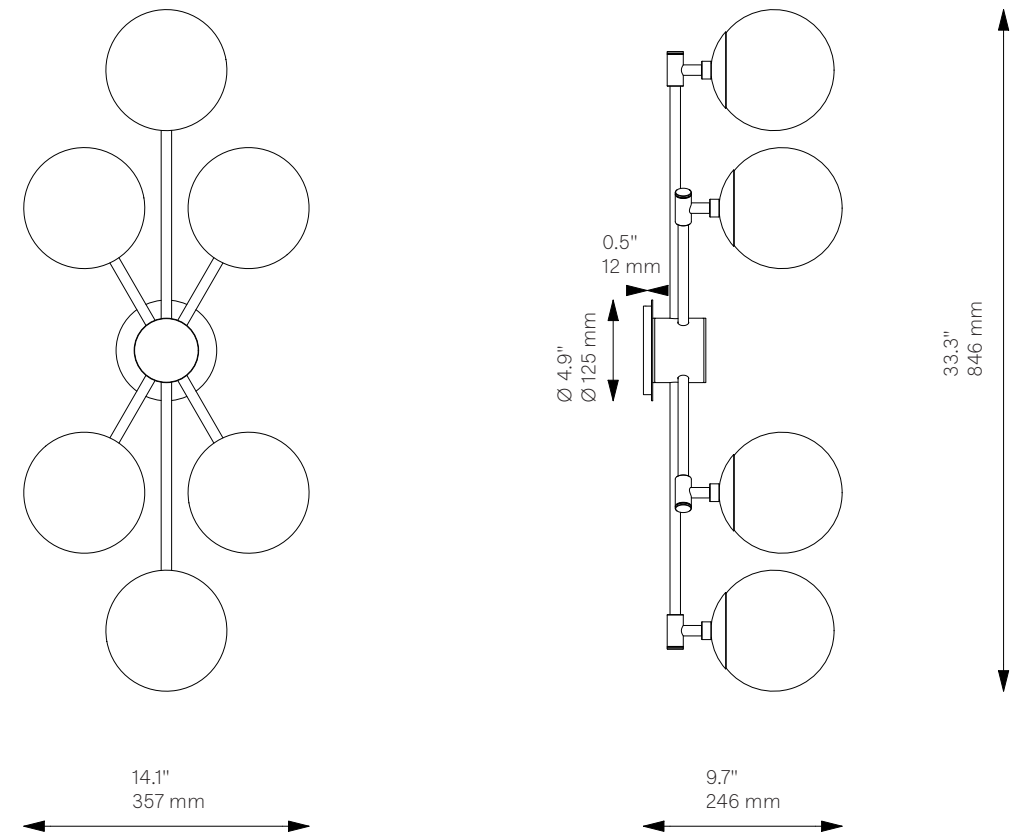

# Orion 6 <sup>New</sup>

Flush Mount - B591

Globe Collection

## Glass Lampshades

6 x Ø 150 mm / Ø 5.9"

- <sup>1</sup> Soda Lime Triplex Opal Glass
- <sup>2</sup> Soda Lime Marble Glas
- <sup>3</sup> Borosilicate Transparent Ribbon Glass

## Weight

6.0 kg / 13.2 lb

## Light Source

LED Bulb (included)	6 x 5 W
Max Wattage	6 x 10 W
Total Lumens	2700-3000 lm
Color Temperature	3000 K
Bulb Base	E14 / E12
Power Supply	230/120V CE/UL

Dimmable with electronic  
Dimmers only (ELV, trailing edge)