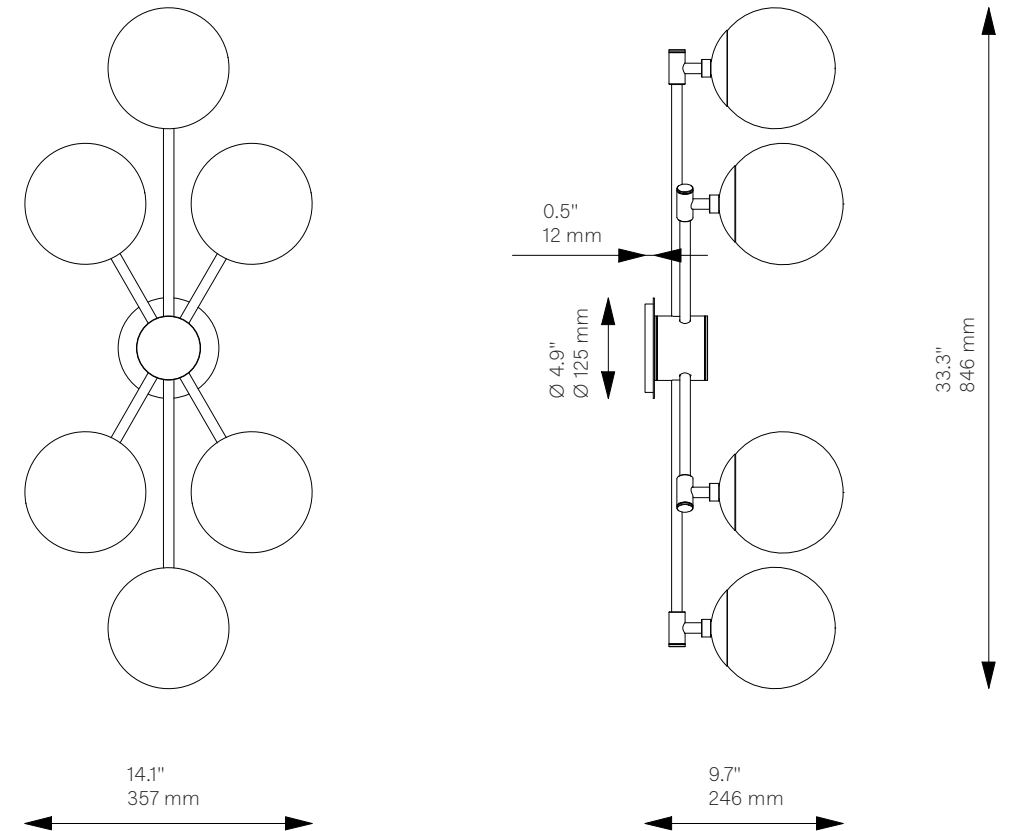

Orion 6

Wall Sconce - B591

Globe Collection

Schwung Product Information

Glass Lampshades

6 x Ø 150 mm / Ø 5.9"

- ¹ Soda Lime Triplex Opal Matte Glass
- ² Soda Lime Marble Matte Glass
- ³ Borosilicate Transparent Ribbon Glass

Weight

6.5 kg / 14.3 lb

Light Source

LED Bulb (included)	6 x 4-5 W
Max Wattage	6 x 10 W
Total Lumens	1320 lm
Color Temperature	2200-3000 K
Bulb Base	E14 / E12
Power Supply	230/120V CE/UL

Dimmable with electronic dimmers only (ELV, trailing edge)

Finishes

LBB / Lacquered Burnished Brass
 BGM / Black Gunmetal
 PN / Polished Nickel (extra charge of 25%)

Canopy (Vaulted Ceiling Compatible)

Ø 125 mm	H 12 mm
Ø 4.9"	H 0.5"

CE/UL Certified

CE/UL

Ingress Protection

IP 20