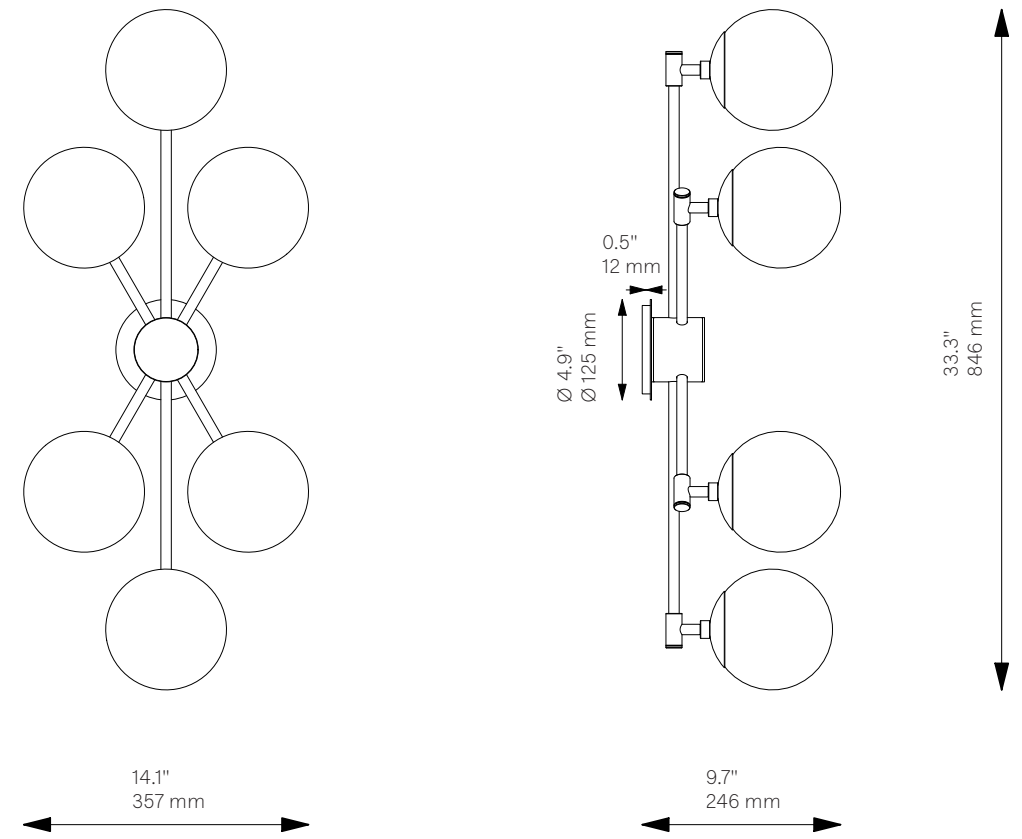

Orion 6 ^{New}

Wall Sconce - B591

Globe Collection

Glass Lampshades

6 x Ø 150 mm / Ø 5.9"

- ¹ Soda Lime Triplex Opal Glass
- ² Soda Lime Marble Glas
- ³ Borosilicate Transparent Ribbon Glass

Weight

6.0 kg / 13.2 lb

Light Source

LED Bulb (included)	6 x 5 W
Max Wattage	6 x 10 W
Total Lumens	2700-3000 lm
Color Temperature	3000 K
Bulb Base	E14 / E12
Power Supply	230/120V CE/UL

Dimmable with electronic dimmers only (ELV, trailing edge)