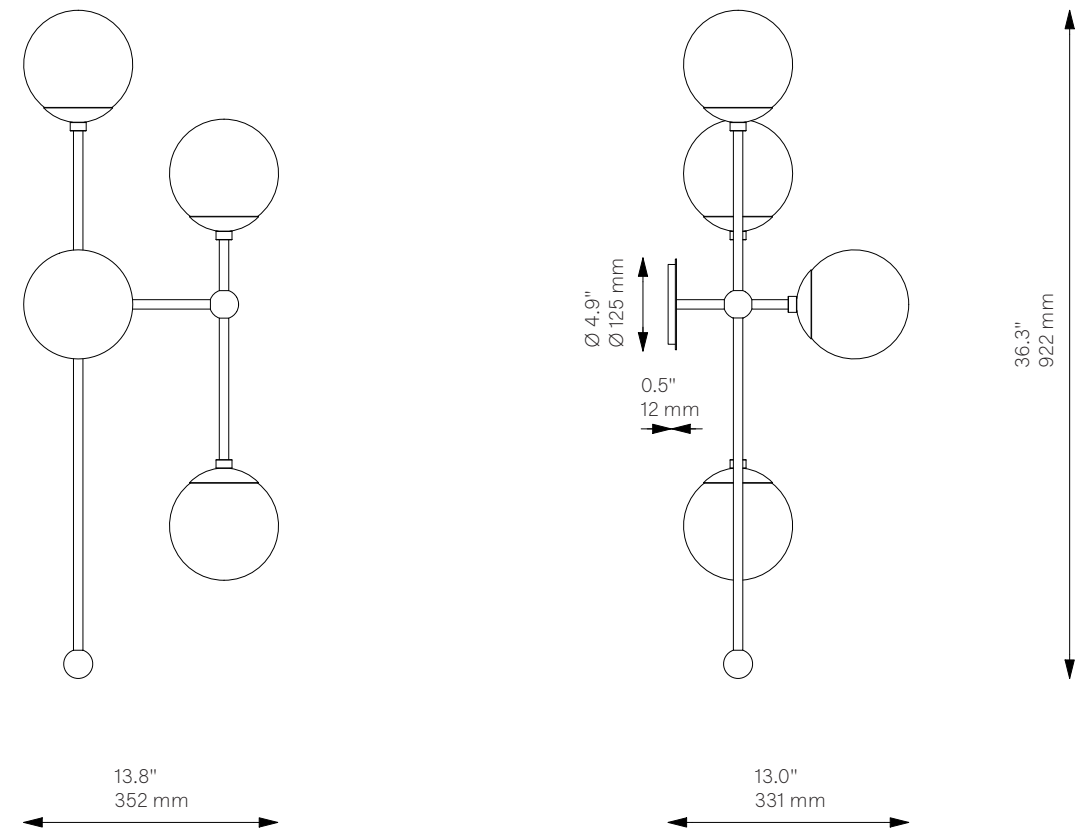

Armstrong 4 R ^{New}

Wall Sconce - B609

Globe Collection

Glass Lampshades

4 x Ø 150 mm / Ø 5.9"

¹ Soda Lime Triplex Opal Glass

² Soda Lime Marble Glas

³ Borosilicate Transparent Ribbon Glass

Weight

4.1 kg / 9.0 lb

Light Source

LED Bulb (included)	4 x 5 W
Max Wattage	4 x 10 W
Total Lumens	1800-2000 lm
Color Temperature	3000 K
Bulb Base	E14 / E12
Power Supply	230/120V CE/UL

Dimmable with electronic
Dimmers only (ELV, trailing edge)