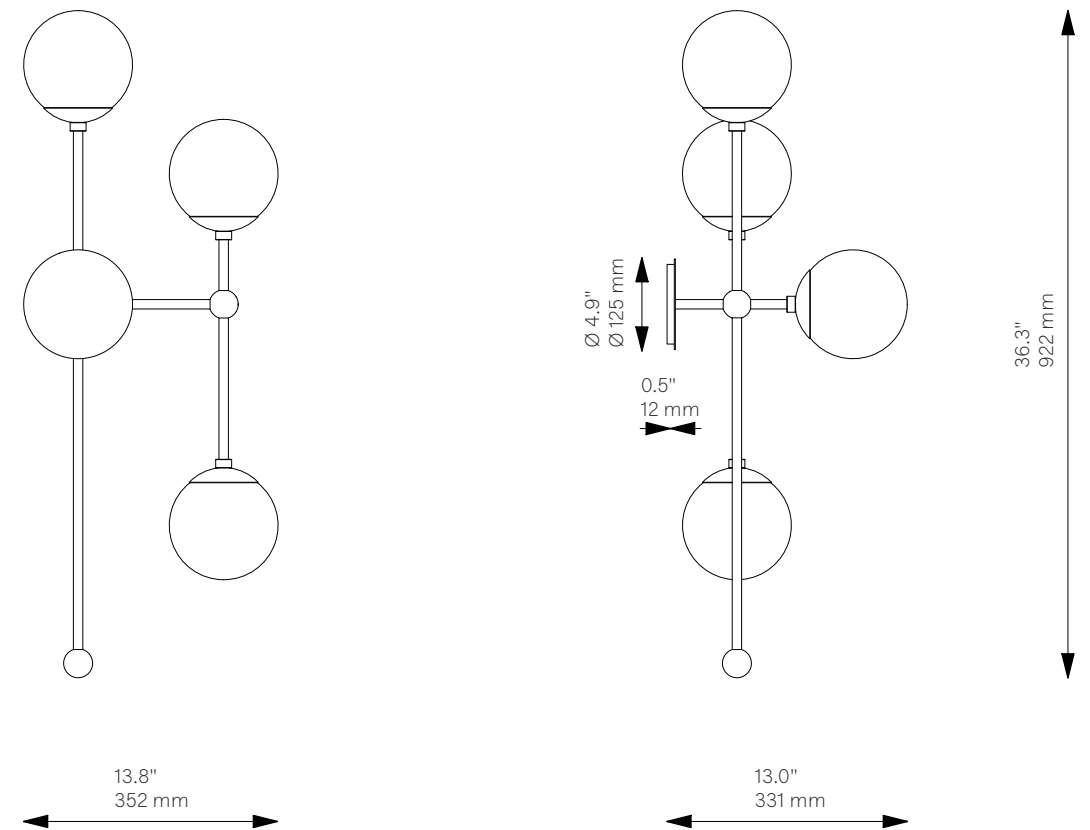

# Armstrong 4 R <sup>New</sup>

Wall Sconce - B609

Globe Collection

## Glass Lampshades

4 x Ø 150 mm / Ø 5.9"

<sup>1</sup> Soda Lime Triplex Opal Glass

<sup>2</sup> Soda Lime Marble Glas

<sup>3</sup> Borosilicate Transparent Ribbon Glass

## Weight

4.1 kg / 9.0 lb

## Light Source

LED Bulb (included)	4 x 5 W
Max Wattage	4 x 10 W
Total Lumens	1800-2000 lm
Color Temperature	3000 K
Bulb Base	E14 / E12
Power Supply	230/120V CE/UL

Dimmable with electronic dimmers only (ELV, trailing edge)