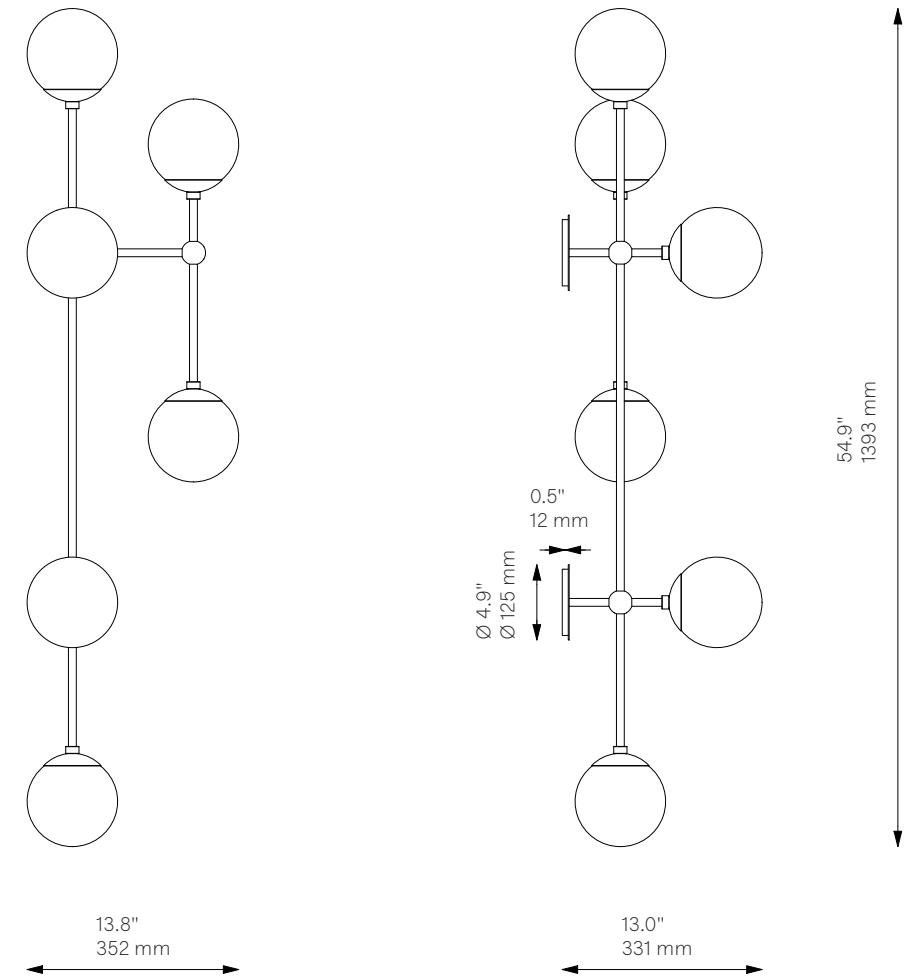

Armstrong 6 R ^{New}

Flush Mount - B610

Globe Collection

Glass Lampshades

6 x Ø 150 mm / Ø 5.9"

¹ Soda Lime Triplex Opal Glass

² Soda Lime Marble Glas

³ Borosilicate Transparent Ribbon Glass

Weight

5.8 kg / 12.8 lb

Light Source

LED Bulb (included)	6 x 5 W
Max Wattage	6 x 10 W
Total Lumens	2700-3000 lm
Color Temperature	3000 K
Bulb Base	E14 / E12
Power Supply	230/120V CE/UL

Dimmable with electronic
Dimmers only (ELV, trailing edge)