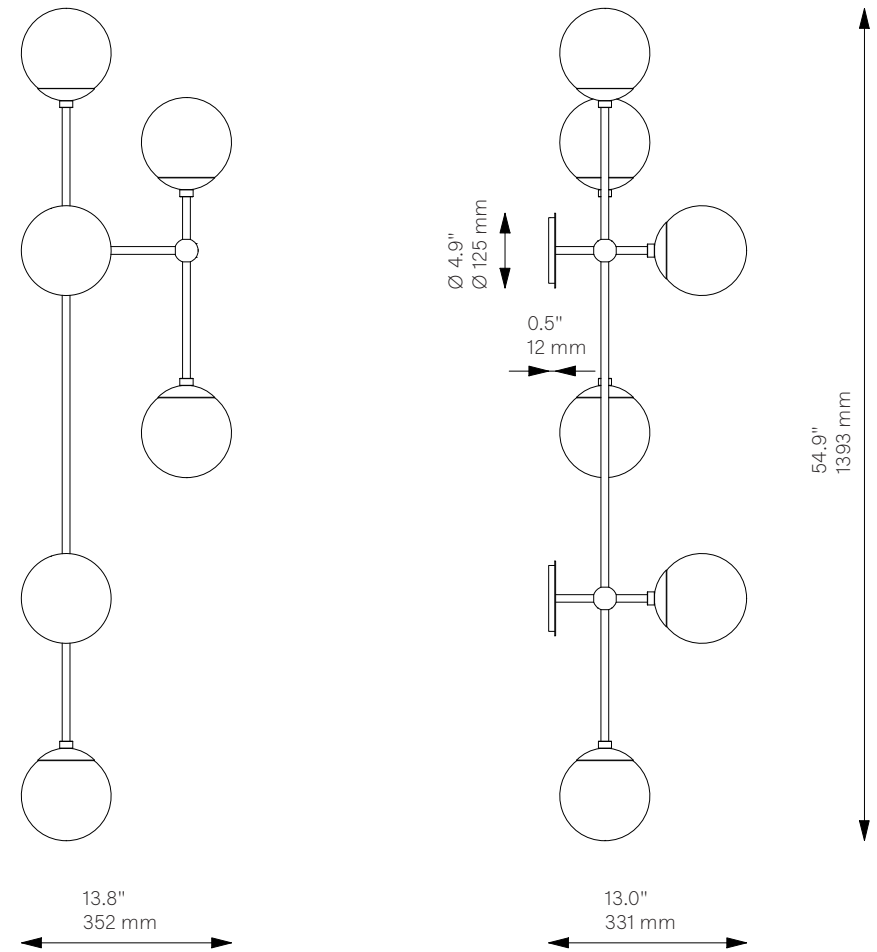

# Armstrong 6 R

Flush Mount - B610

Globe Collection

## Schwung Product Information

### Glass Lampshades

6 x Ø 150 mm / Ø 5.9"

- <sup>1</sup> Soda Lime Triplex Opal Matte Glass
- <sup>2</sup> Soda Lime Marble Matte Glass
- <sup>3</sup> Borosilicate Transparent Ribbon Glass

### Light Source

LED Bulb (included)	6 x 4-5 W
Max Wattage	6 x 10 W
Total Lumens	1320 lm
Color Temperature	2200-3000 K
Bulb Base	E14 / E12
Power Supply	230/120V CE/UL

Dimmable with electronic dimmers only (ELV, trailing edge)