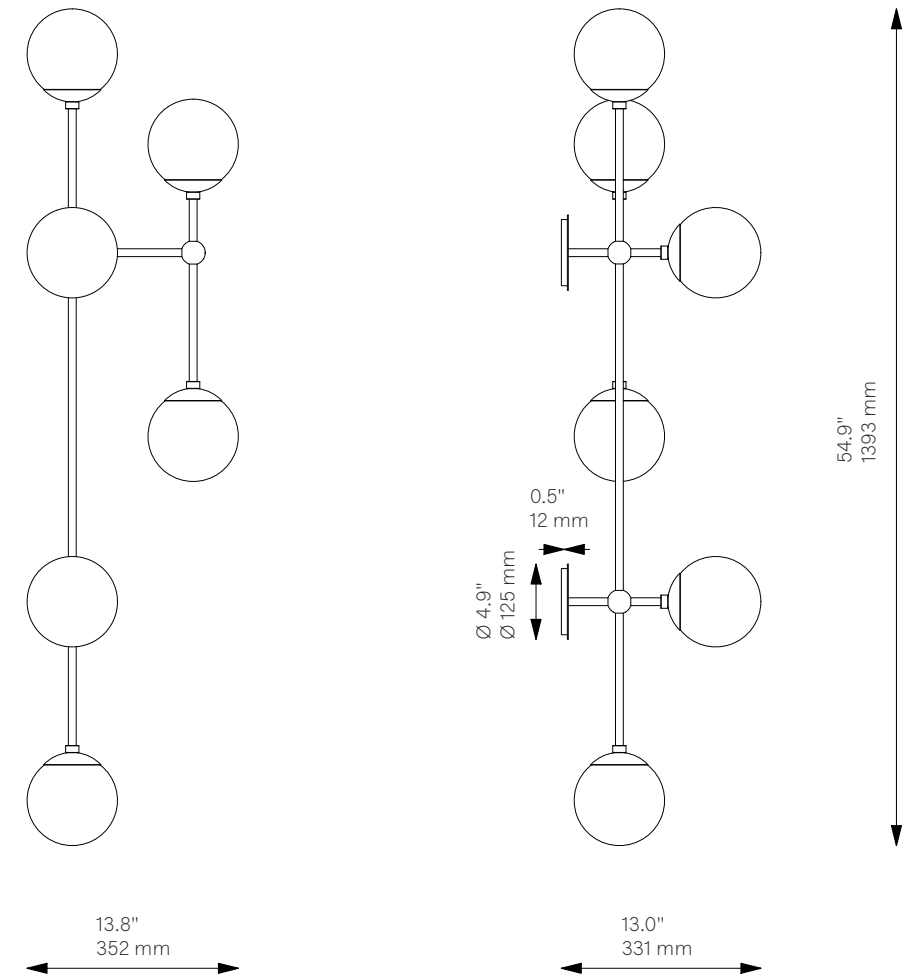

# Armstrong 6 R <sup>New</sup>

Flush Mount - B610

Globe Collection

## Glass Lampshades

6 x Ø 150 mm / Ø 5.9"

<sup>1</sup> Soda Lime Triplex Opal Glass

<sup>2</sup> Soda Lime Marble Glas

<sup>3</sup> Borosilicate Transparent Ribbon Glass

## Weight

5.8 kg / 12.8 lb

## Light Source

|                     |                |
|---------------------|----------------|
| LED Bulb (included) | 6 x 5 W        |
| Max Wattage         | 6 x 10 W       |
| Total Lumens        | 2700-3000 lm   |
| Color Temperature   | 3000 K         |
| Bulb Base           | E14 / E12      |
| Power Supply        | 230/120V CE/UL |