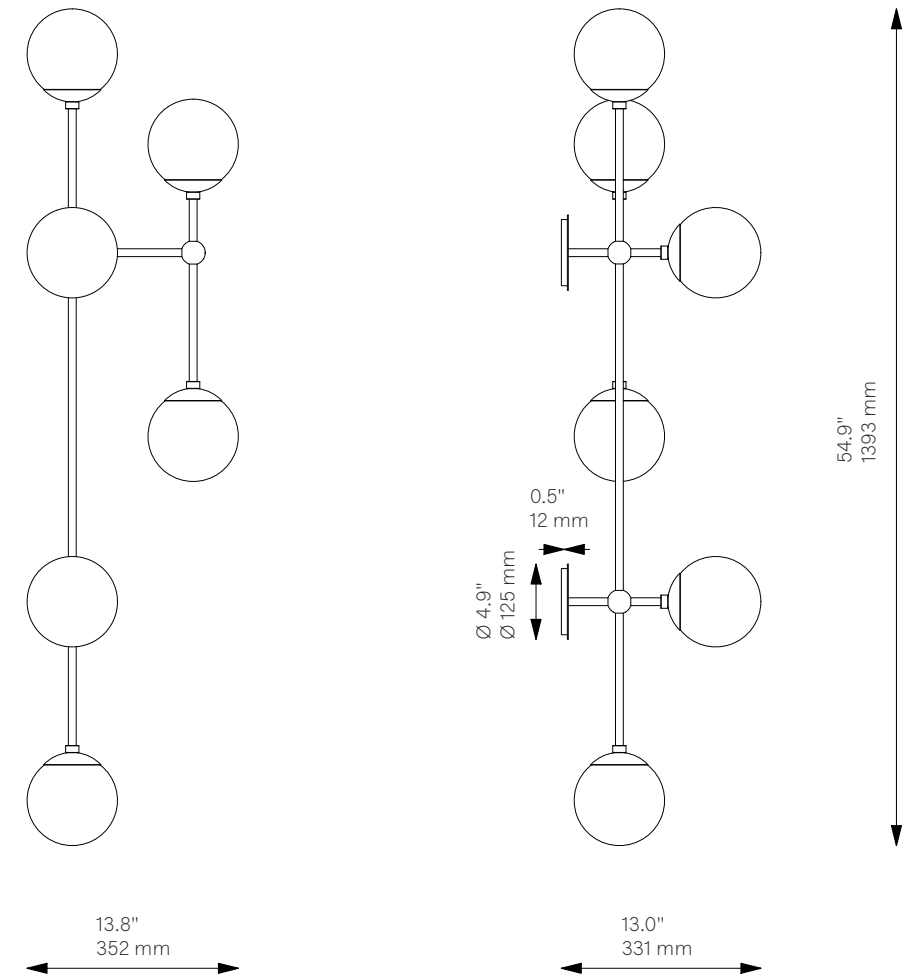

# Armstrong 6 R <sup>New</sup>

Wall Sconce - B610

Globe Collection

## Glass Lampshades

6 x Ø 150 mm / Ø 5.9"

<sup>1</sup> Soda Lime Triplex Opal Glass

<sup>2</sup> Soda Lime Marble Glas

<sup>3</sup> Borosilicate Transparent Ribbon Glass

## Weight

5.8 kg / 12.8 lb

## Light Source

LED Bulb (included)	6 x 5 W
Max Wattage	6 x 10 W
Total Lumens	2700-3000 lm
Color Temperature	3000 K
Bulb Base	E14 / E12
Power Supply	230/120V CE/UL

Dimmable with electronic dimmers only (ELV, trailing edge)