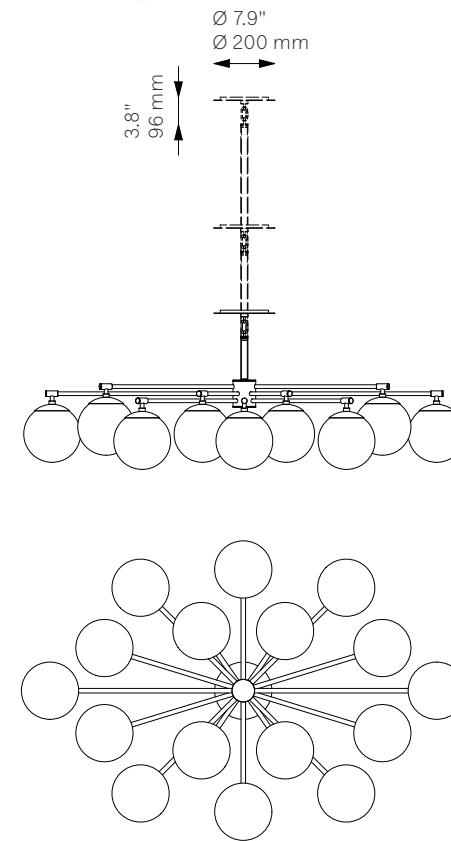

Schwung Product Information

Vaulted Ceiling Mount