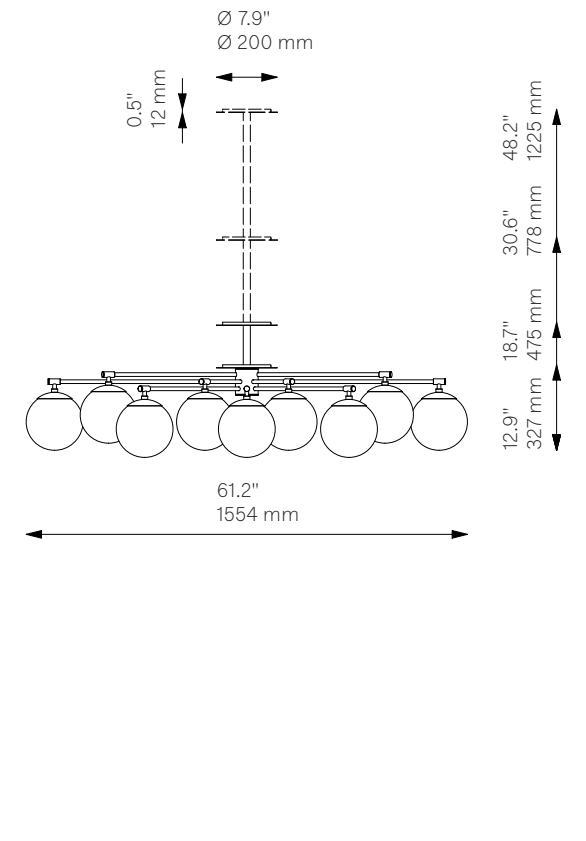

### Glass Lampshades

16 x Ø 200 mm / Ø 7.9"

<sup>1</sup> Soda Lime Triplex Opal Glass

<sup>2</sup> Soda Lime Marble Glas

<sup>3</sup> Borosilicate Transparent Ribbon Glass

### Weight

27.4 kg / 60.4 lb

### Extension Rods (Included)

1 x 150 mm	1 x 300 mm	1 x 450 mm
1 x 5.9"	1 x 11.8"	1 x 17.7"

### Canopy (Vaulted Ceiling Compatible)

Ø 200 mm H 12 mm / Ø 7.9" H 0.5"