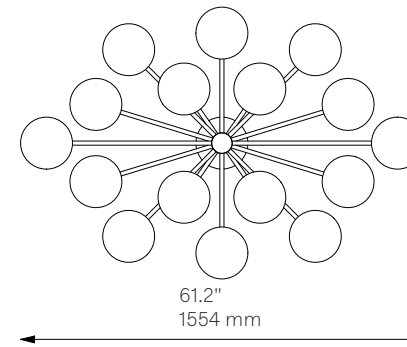

Orion Oval

Flush Mount - B612

Globe Collection

Schwung Product Information

Vaulted Ceiling Mount

Fixed Mount

Glass Lampshades

16 x Ø 200 mm / Ø 7.9"

¹ Soda Lime Triplex Opal Matte Glass

² Soda Lime Marble Matte Glass

³ Borosilicate Transparent Ribbon Glass

Weight

26.6 kg / 58.6 lb

Light Source

| | |
|---------------------|----------------|
| LED Bulb (included) | 16 x 4-5 W |
| Max Wattage | 16 x 10 W |
| Total Lumens | 3520 lm |
| Color Temperature | 2200-3000 K |
| Bulb Base | E14 / E12 |
| Power Supply | 230/120V CE/UL |

Canopy (Vaulted Ceiling Compatible)

| | |
|----------|---------|
| Ø 200 mm | H 12 mm |
| Ø 7.9" | H 0.5" |

CE/UL Certified

CE/UL

Ingress Protection

IP 20