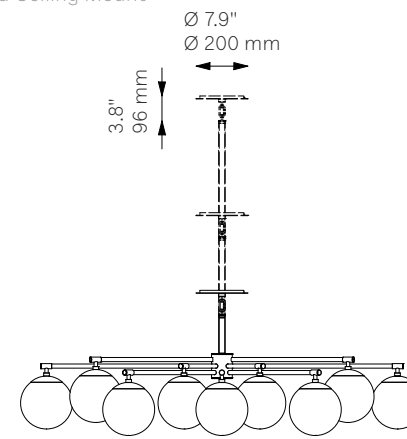

Orion Oval

Flush Mount - B612

Globe Collection

Schwung Product Information

Vaulted Ceiling Mount

Fixed Mount

Glass Lampshades

16 x Ø 200 mm / Ø 7.9"

¹ Soda Lime Triplex Opal Matte Glass

² Soda Lime Marble Matte Glass

³ Borosilicate Transparent Ribbon Glass

Weight

26.6 kg / 58.6 lb

Light Source

| | |
|---------------------|----------------|
| LED Bulb (included) | 16 x 4-5 W |
| Max Wattage | 16 x 10 W |
| Total Lumens | 3520 lm |
| Color Temperature | 2200-3000 K |
| Bulb Base | E14 / E12 |
| Power Supply | 230/120V CE/UL |

Canopy (Vaulted Ceiling Compatible)

| | |
|----------|---------|
| Ø 200 mm | H 12 mm |
| Ø 7.9" | H 0.5" |

CE/UL Certified

CE/UL

Ingress Protection

IP 20