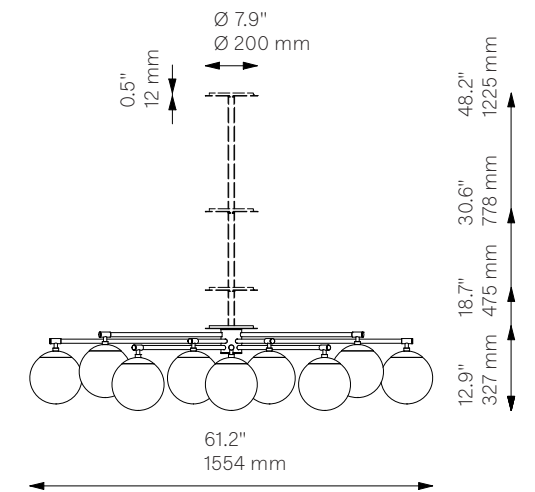

Orion Oval

Flush Mount - B612

Globe Collection

Schwung Product Information

Vaulted Ceiling Mount

Fixed Mount

Glass Lampshades

16 x Ø 200 mm / Ø 7.9"

¹ Soda Lime Triplex Opal Matte Glass

² Soda Lime Marble Matte Glass

³ Borosilicate Transparent Ribbon Glass

Weight

26.6 kg / 58.6 lb

Light Source

| | |
|---------------------|----------------|
| LED Bulb (included) | 16 x 4-5 W |
| Max Wattage | 16 x 10 W |
| Total Lumens | 3520 lm |
| Color Temperature | 2200-3000 K |
| Bulb Base | E14 / E12 |
| Power Supply | 230/120V CE/UL |

Canopy (Vaulted Ceiling Compatible)

| | |
|----------|---------|
| Ø 200 mm | H 12 mm |
| Ø 7.9" | H 0.5" |

CE/UL Certified

CE/UL

Ingress Protection

IP 20