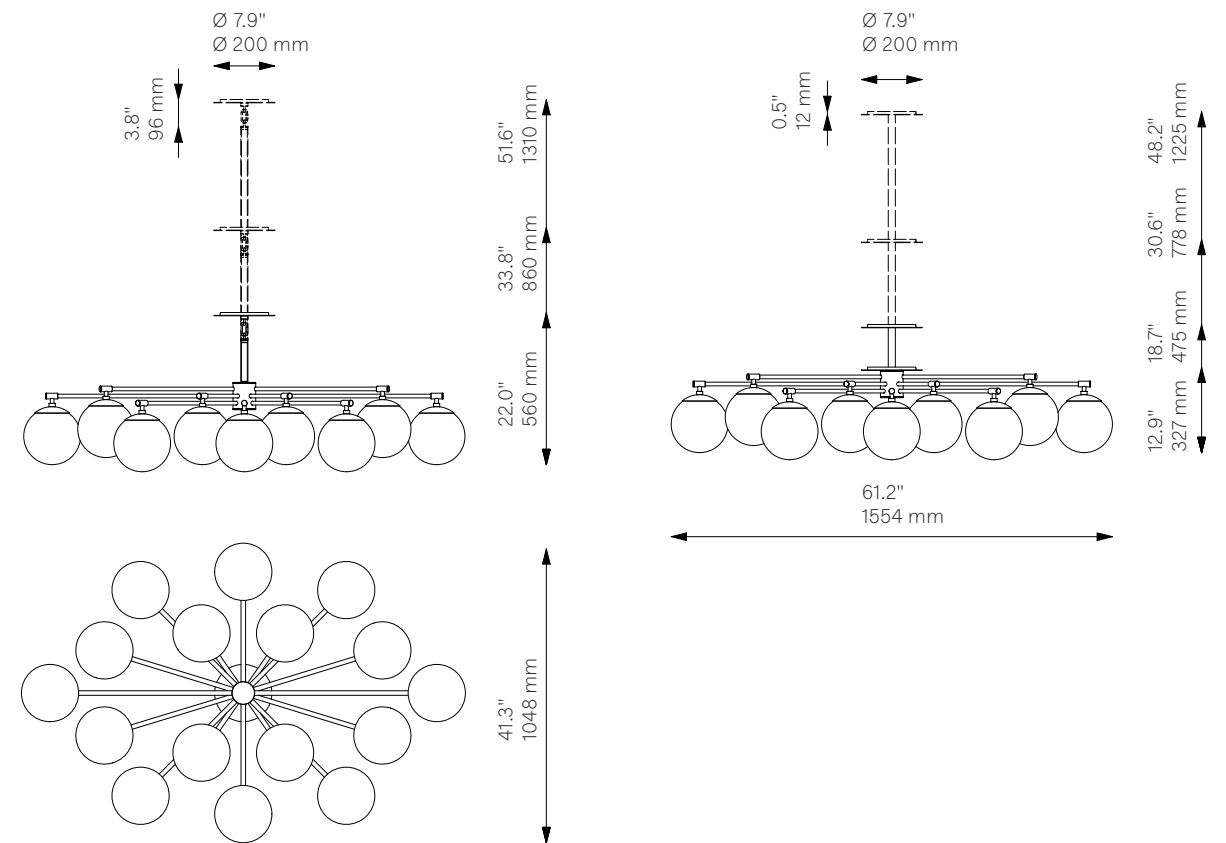

Orion Oval ^{New}

Flush Mount - B612

Globe Collection

Vaulted Ceiling Mount

Fixed Mount

Glass Lampshades

16 x Ø 200 mm / Ø 7.9"

¹ Soda Lime Triplex Opal Glass

² Soda Lime Marble Glas

³ Borosilicate Transparent Ribbon Glass

Weight

27.4 kg / 60.4 lb

Light Source

LED Bulb (included)	16 x 5 W
Max Wattage	16 x 10 W
Total Lumens	7200-8000 lm
Color Temperature	3000 K
Bulb Base	E14 / E12
Power Supply	230/120V CE/UL

Dimmable with electronic dimmers only (ELV, trailing edge)

Finishes

LBB / Lacquered Burnished Brass
 BGM / Black Gunmetal
 PN / Polished Nickel (extra charge of 25%)

Extension Rods (Included)

1 x 150 mm	1 x 300 mm	1 x 450 mm
1 x 5.9"	1 x 11.8"	1 x 17.7"

Canopy (Vaulted Ceiling Compatible)

Ø 200 mm H 12 mm / Ø 7.9" H 0.5"

CE/UL Certified

CE/UL

Ingress Protection

IP 20