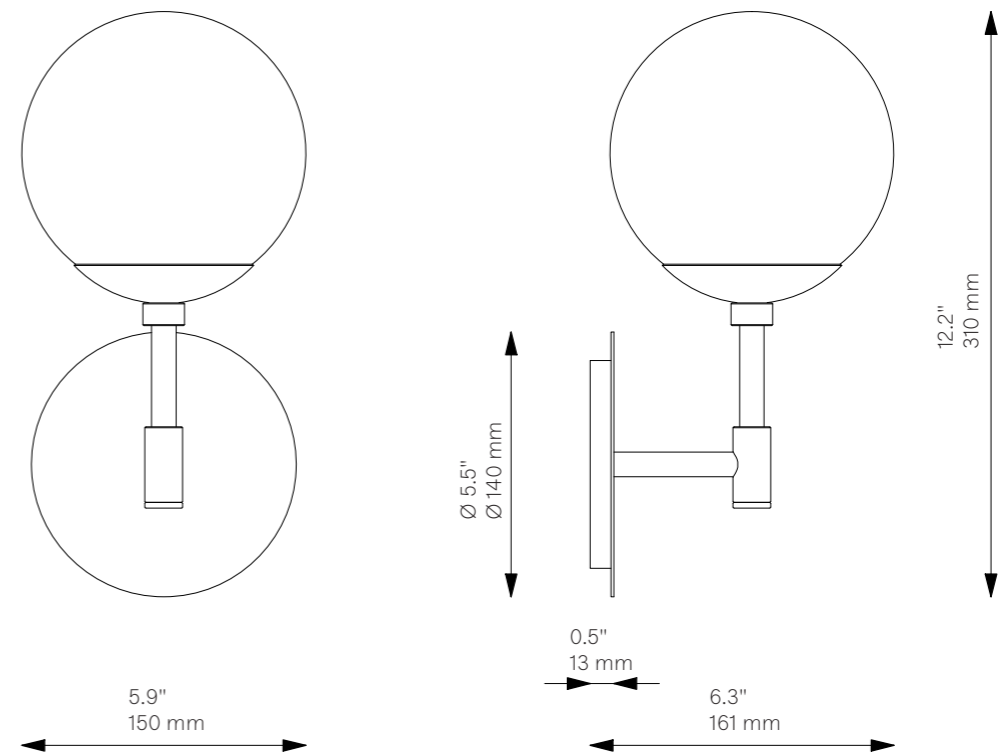

Sunset ^{New}

Wall Sconce - B647

Globe Collection

Glass Lampshades 1 x Ø 150 mm / Ø 5.9"
Soda Lime Triplex Opal Glass
Soda Lime Marble Glass
Borosilicate Transparent Glass

Weight 1.2 kg / 2.7 lb

Light Source LED Bulb (included) 1 x 5 W
Max Wattage 1 x 10 W
Total Lumens 450-500 lm
Color Temperature 2700 K
Bulb Base E14 / E12