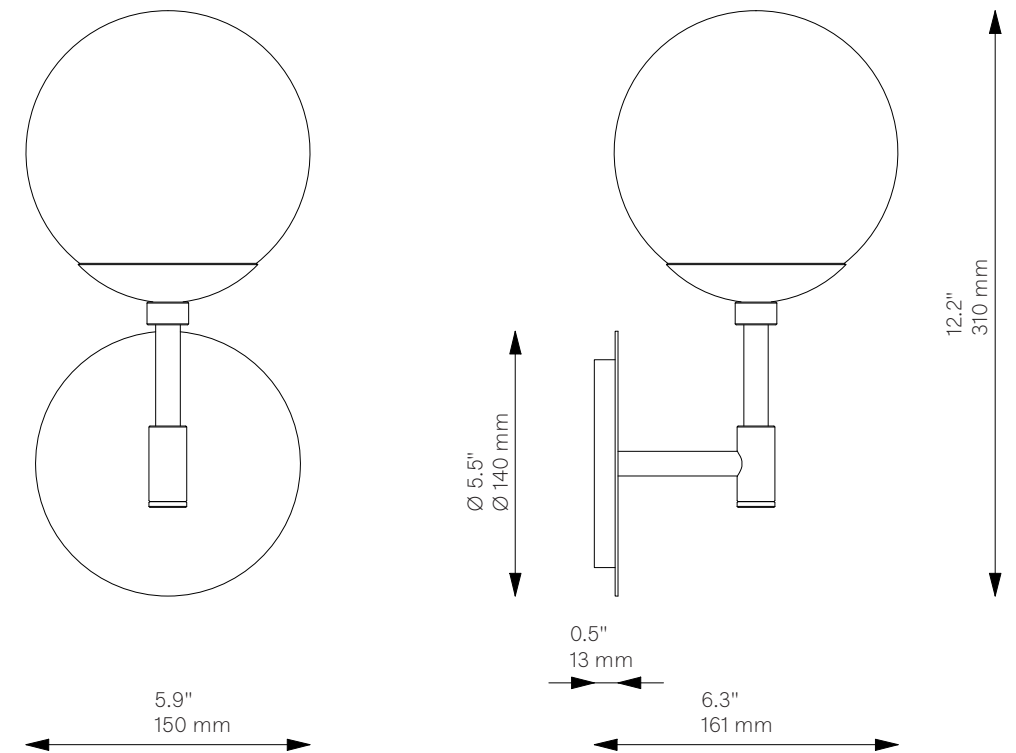

# Sunset

Wall Sconce - B647

Globe Collection

### Glass Lampshades

1 x Ø 150 mm / Ø 5.9"

<sup>1</sup> Soda Lime Triplex Opal Matte Glass

<sup>2</sup> Soda Lime Marble Matte Glass

<sup>3</sup> Borosilicate Transparent Ribbon Glass

### Weight

1.5 kg / 3.3 lb

### Light Source

LED Bulb (included) 1 x 4-5 W

Max Wattage 1 x 10 W

Total Lumens 220 lm

Color Temperature 2200-3000 K

Bulb Base E14 / E12

Power Supply 230/120V CE/UL

Dimmable with electronic dimmers only (ELV, trailing edge)