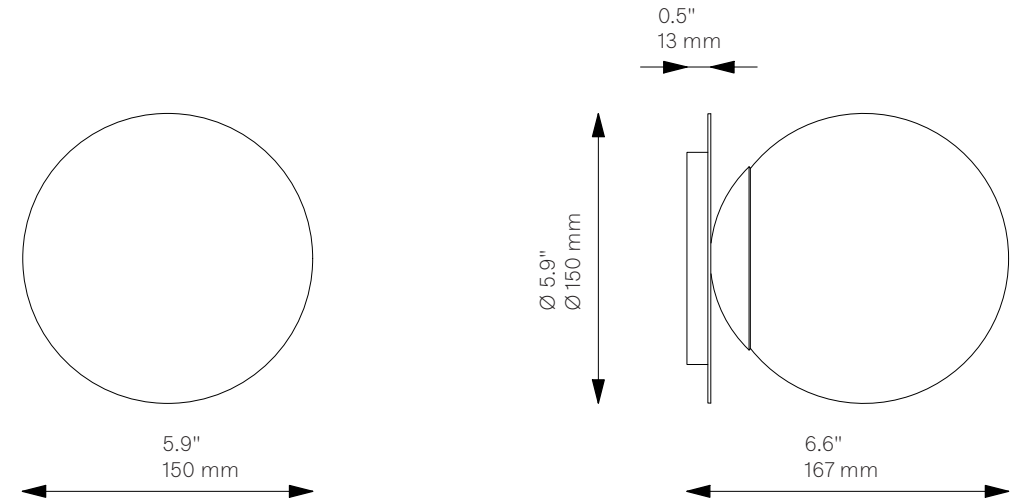

Pulsar 150^{New}

Wall Sconce - B648

Globe Collection

Schwung Product Information

Glass Lampshades

1 x Ø 150 mm / Ø 5.9"
Soda Lime Triplex Opal Glass
Soda Lime Marble Glass
Borosilicate Transparent Glass

Weight

1 kg / 2.2 lb

Light Source

LED Bulb (included) 1 x 5 W
Max Wattage 1 x 10 W
Total Lumens 450-500 lm
Color Temperature 2700 K
Bulb Base E14 / E12

Dimmable with electronic
Dimmers only (ELV, trailing edge)