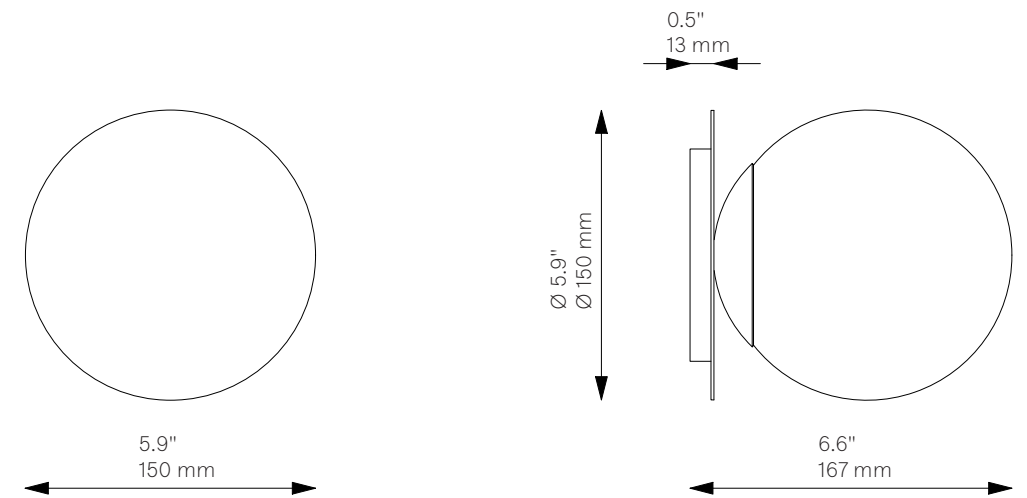

Pulsar 150

Wall Sconce - B648

Globe Collection

Glass Lampshades

1 x Ø 150 mm / Ø 5.9"

¹ Soda Lime Triplex Opal Matte Glass

² Soda Lime Marble Matte Glass

³ Borosilicate Transparent Ribbon Glass

Weight

1.3 kg / 2.8 lb

Light Source

LED Bulb (included)	1 x 4-5 W
Max Wattage	1 x 10 W
Total Lumens	220 lm
Color Temperature	2200-3000 K
Bulb Base	E14 / E12
Power Supply	230/120V CE/UL

Dimmable with electronic dimmers only (ELV, trailing edge)

Finishes

LBB / Lacquered Burnished Brass
 BGM / Black Gunmetal
 PN / Polished Nickel (extra charge of 25%)

Canopy (Vaulted Ceiling Compatible)

Ø 150 mm	H 13 mm
Ø 5.9"	H 0.5"

CE/UL Certified

CE/UL

Ingress Protection