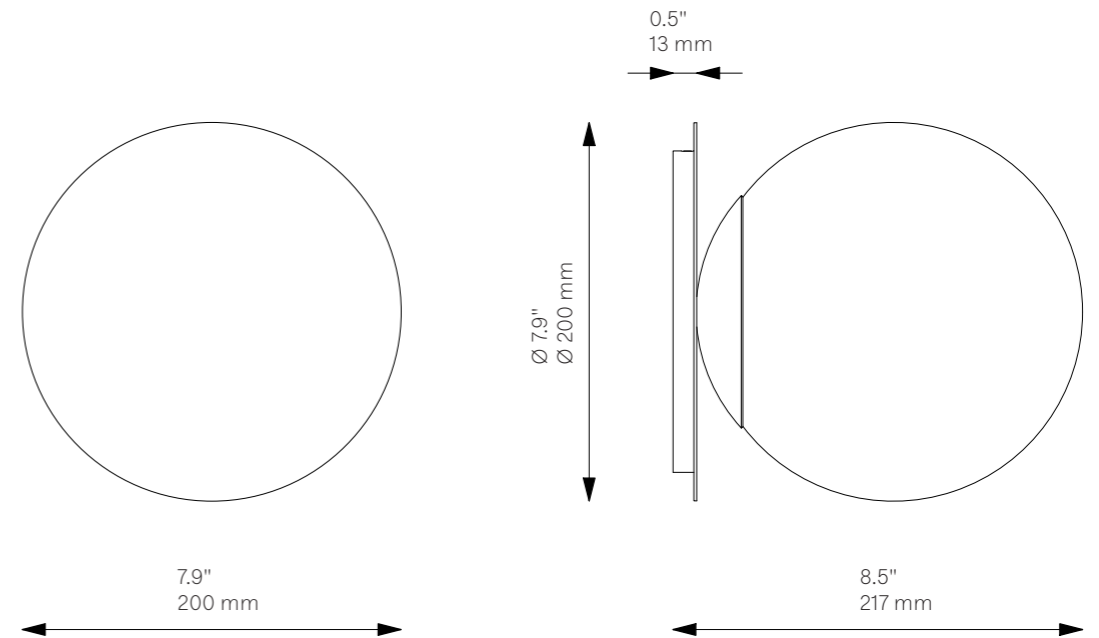

Pulsar 200 ^{New}

Wall Sconce - B649

Globe Collection

Glass Lampshades	1 x Ø 200 mm / Ø 7.9" Soda Lime Triplex Opal Glass Soda Lime Marble Glass Borosilicate Transparent Glass
Weight	2.3 kg / 5 lb
Light Source	LED Bulb (included) 1 x 5 W Max Wattage 1 x 10 W Total Lumens 450-500 lm Color Temperature 2700 K Bulb Base E14 / E12 Dimmable with electronic Dimmers only (ELV, trailing edge)
Finishes	LBB / Lacquered Burnished Brass BGM / Black Gunmetal PN / Polished Nickel
CE/UL Certified	CE/UL
Ingress Protection	IP 20